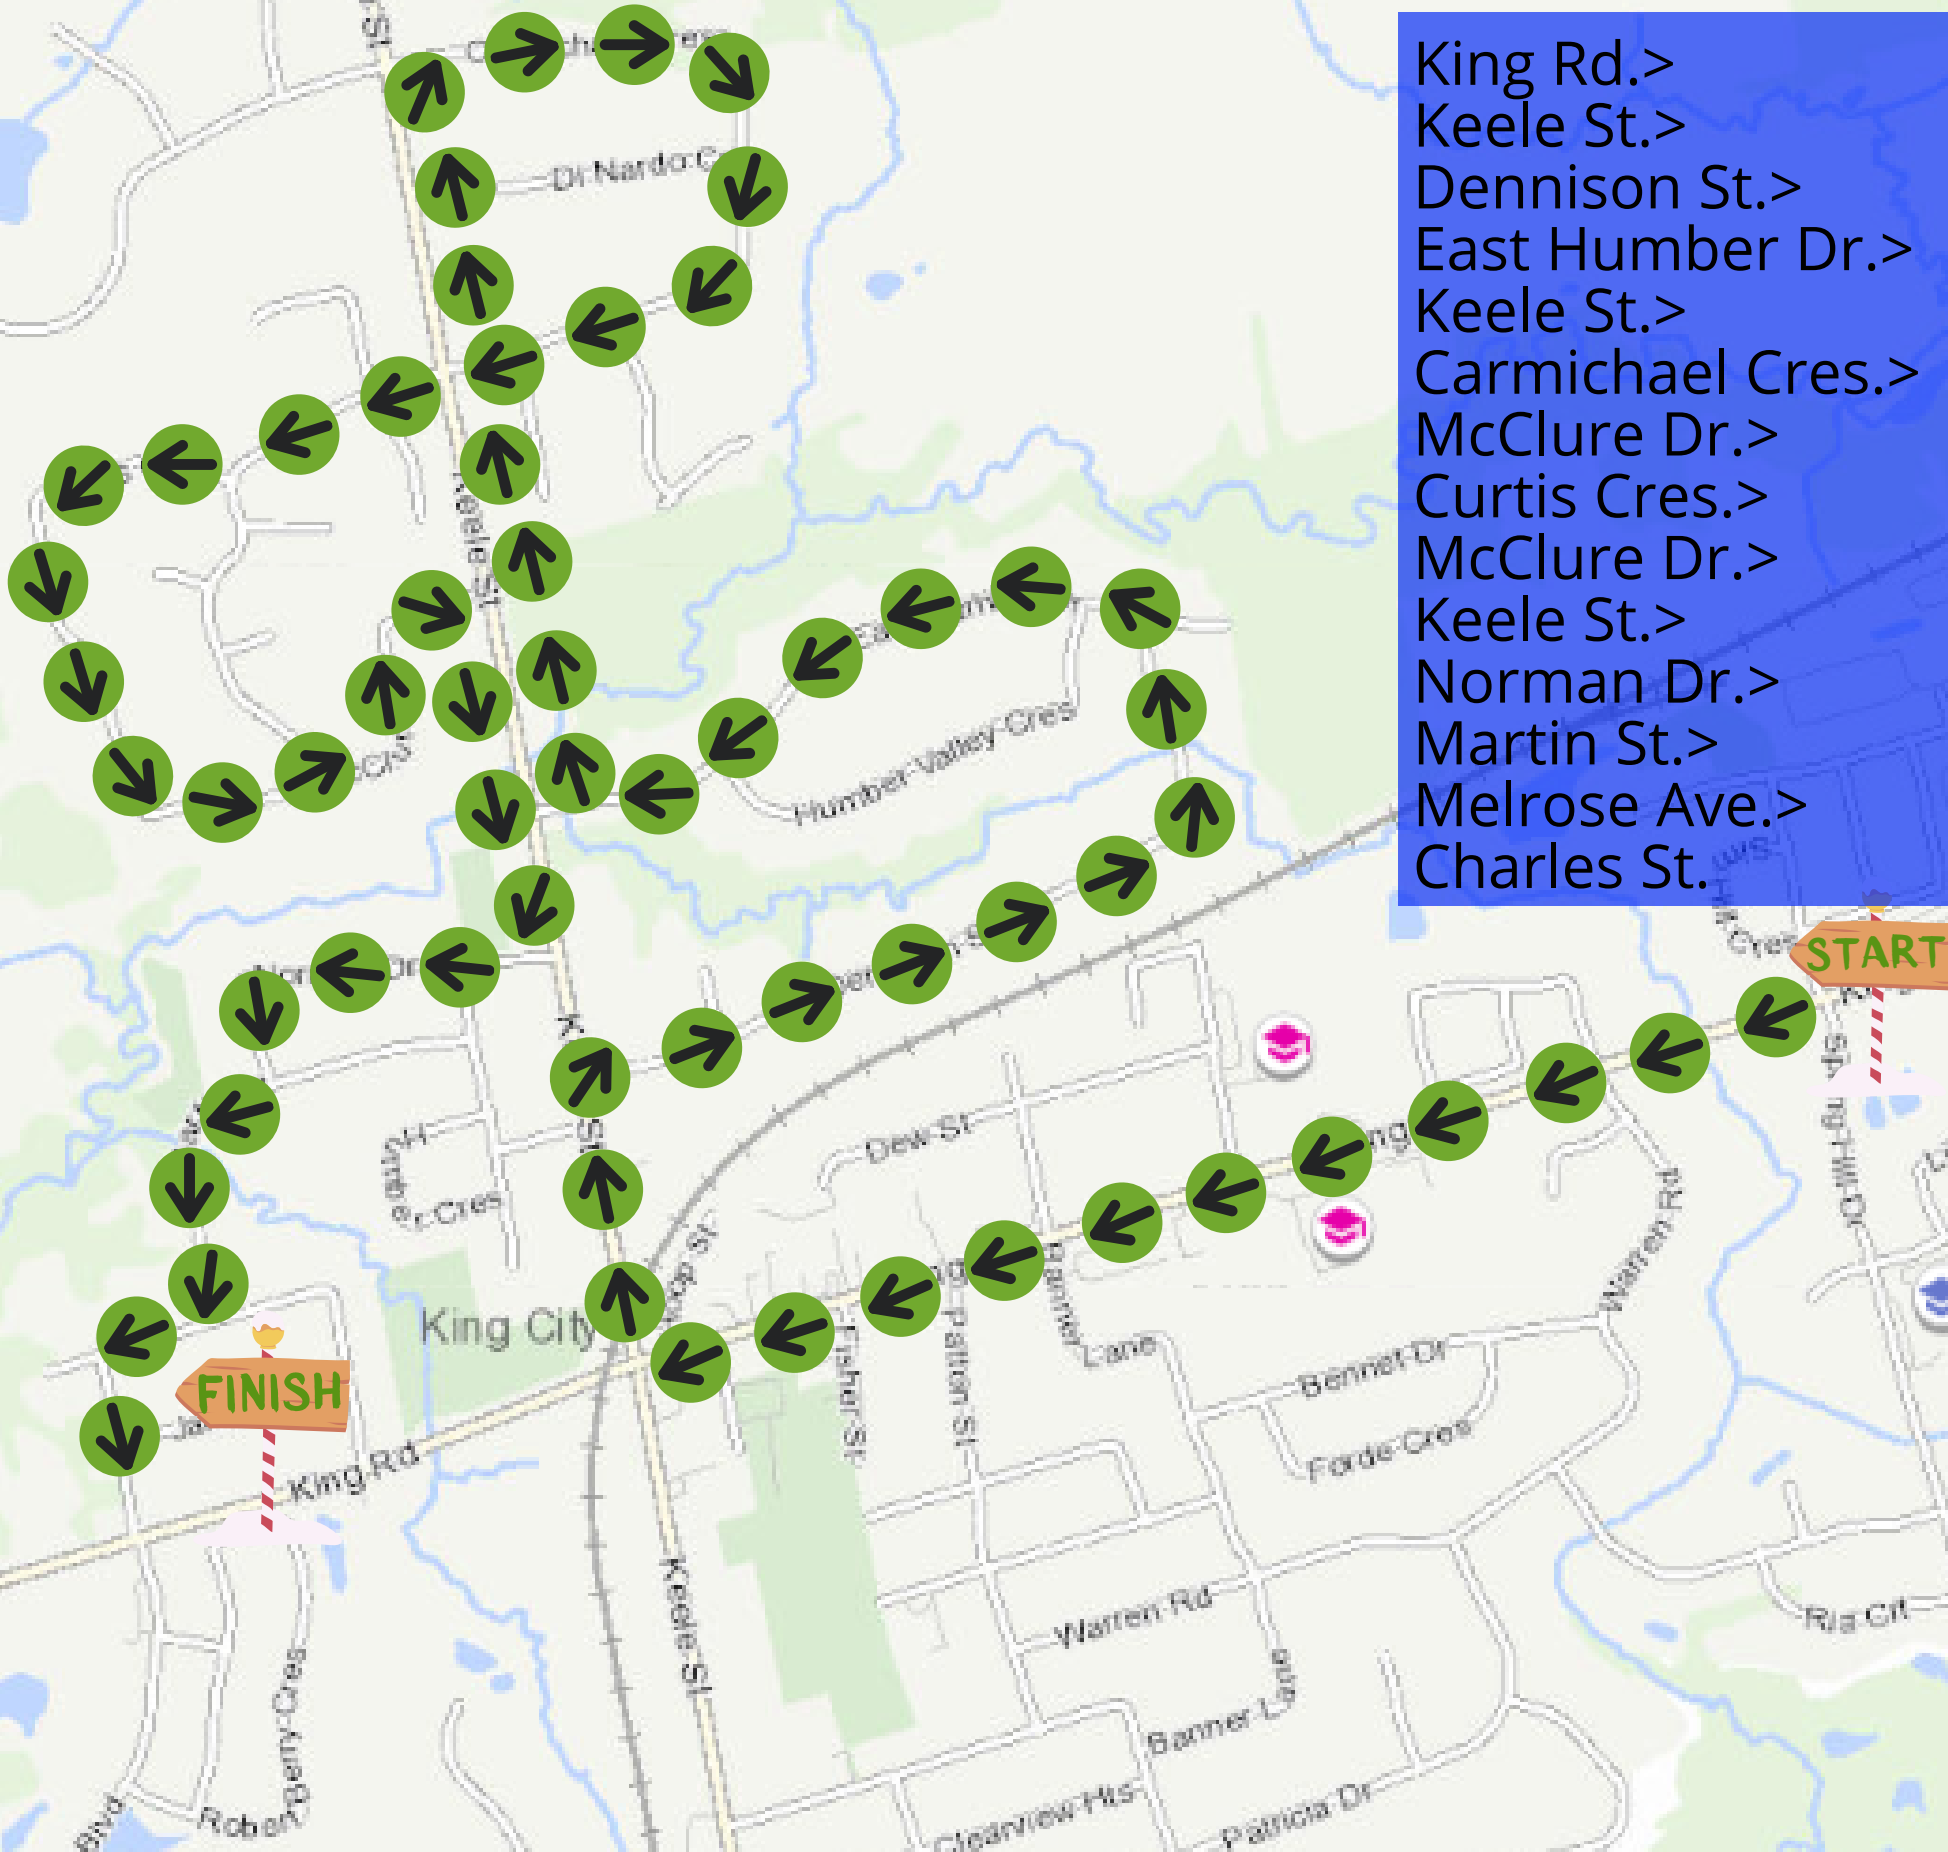

# KING CITY PART A

King Rd.>  
Burns Blvd.>  
Findlay Ave.>  
Burns Blvd.>  
Station Rd.>  
Burton Grove>  
McBride Cres.>  
Elizabeth Grove>  
Patton St.>  
Hollingsworth Dr.>  
Kingslynn Dr.>.....

**ROUTE CONT'D...**  
Banner Ln.>  
Elizabeth Grove>  
Patricia Dr.>  
Warren Rd.>  
Lavendar Valley Rd.>  
Spring Hill Dr.>  
Nicort Cres.>  
Lilley Valley Cres.>  
Nicort Cres.>  
Spring Hill Dr.>  
Stan Roots Dr.>  
Tatton Ct.

**Approx. 10am start**

# KING CITY PART B

King Rd.>  
Keele St.>  
Dennison St.>  
East Humber Dr.>  
Keele St.>  
Carmichael Cres.>  
McClure Dr.>  
Curtis Cres.>  
McClure Dr.>  
Keele St.>  
Norman Dr.>  
Martin St.>  
Melrose Ave.>  
Charles St.

# NOBLETON

Oliver Emerson Dr.>  
Wilkie Ave.>  
Robinson Rd.>  
Ellis Ave.>  
Henry Gate>  
King Rd.>.....

\*Route continues  
Westbound to  
Nobleview Dr.

Approx. 2:30pm start