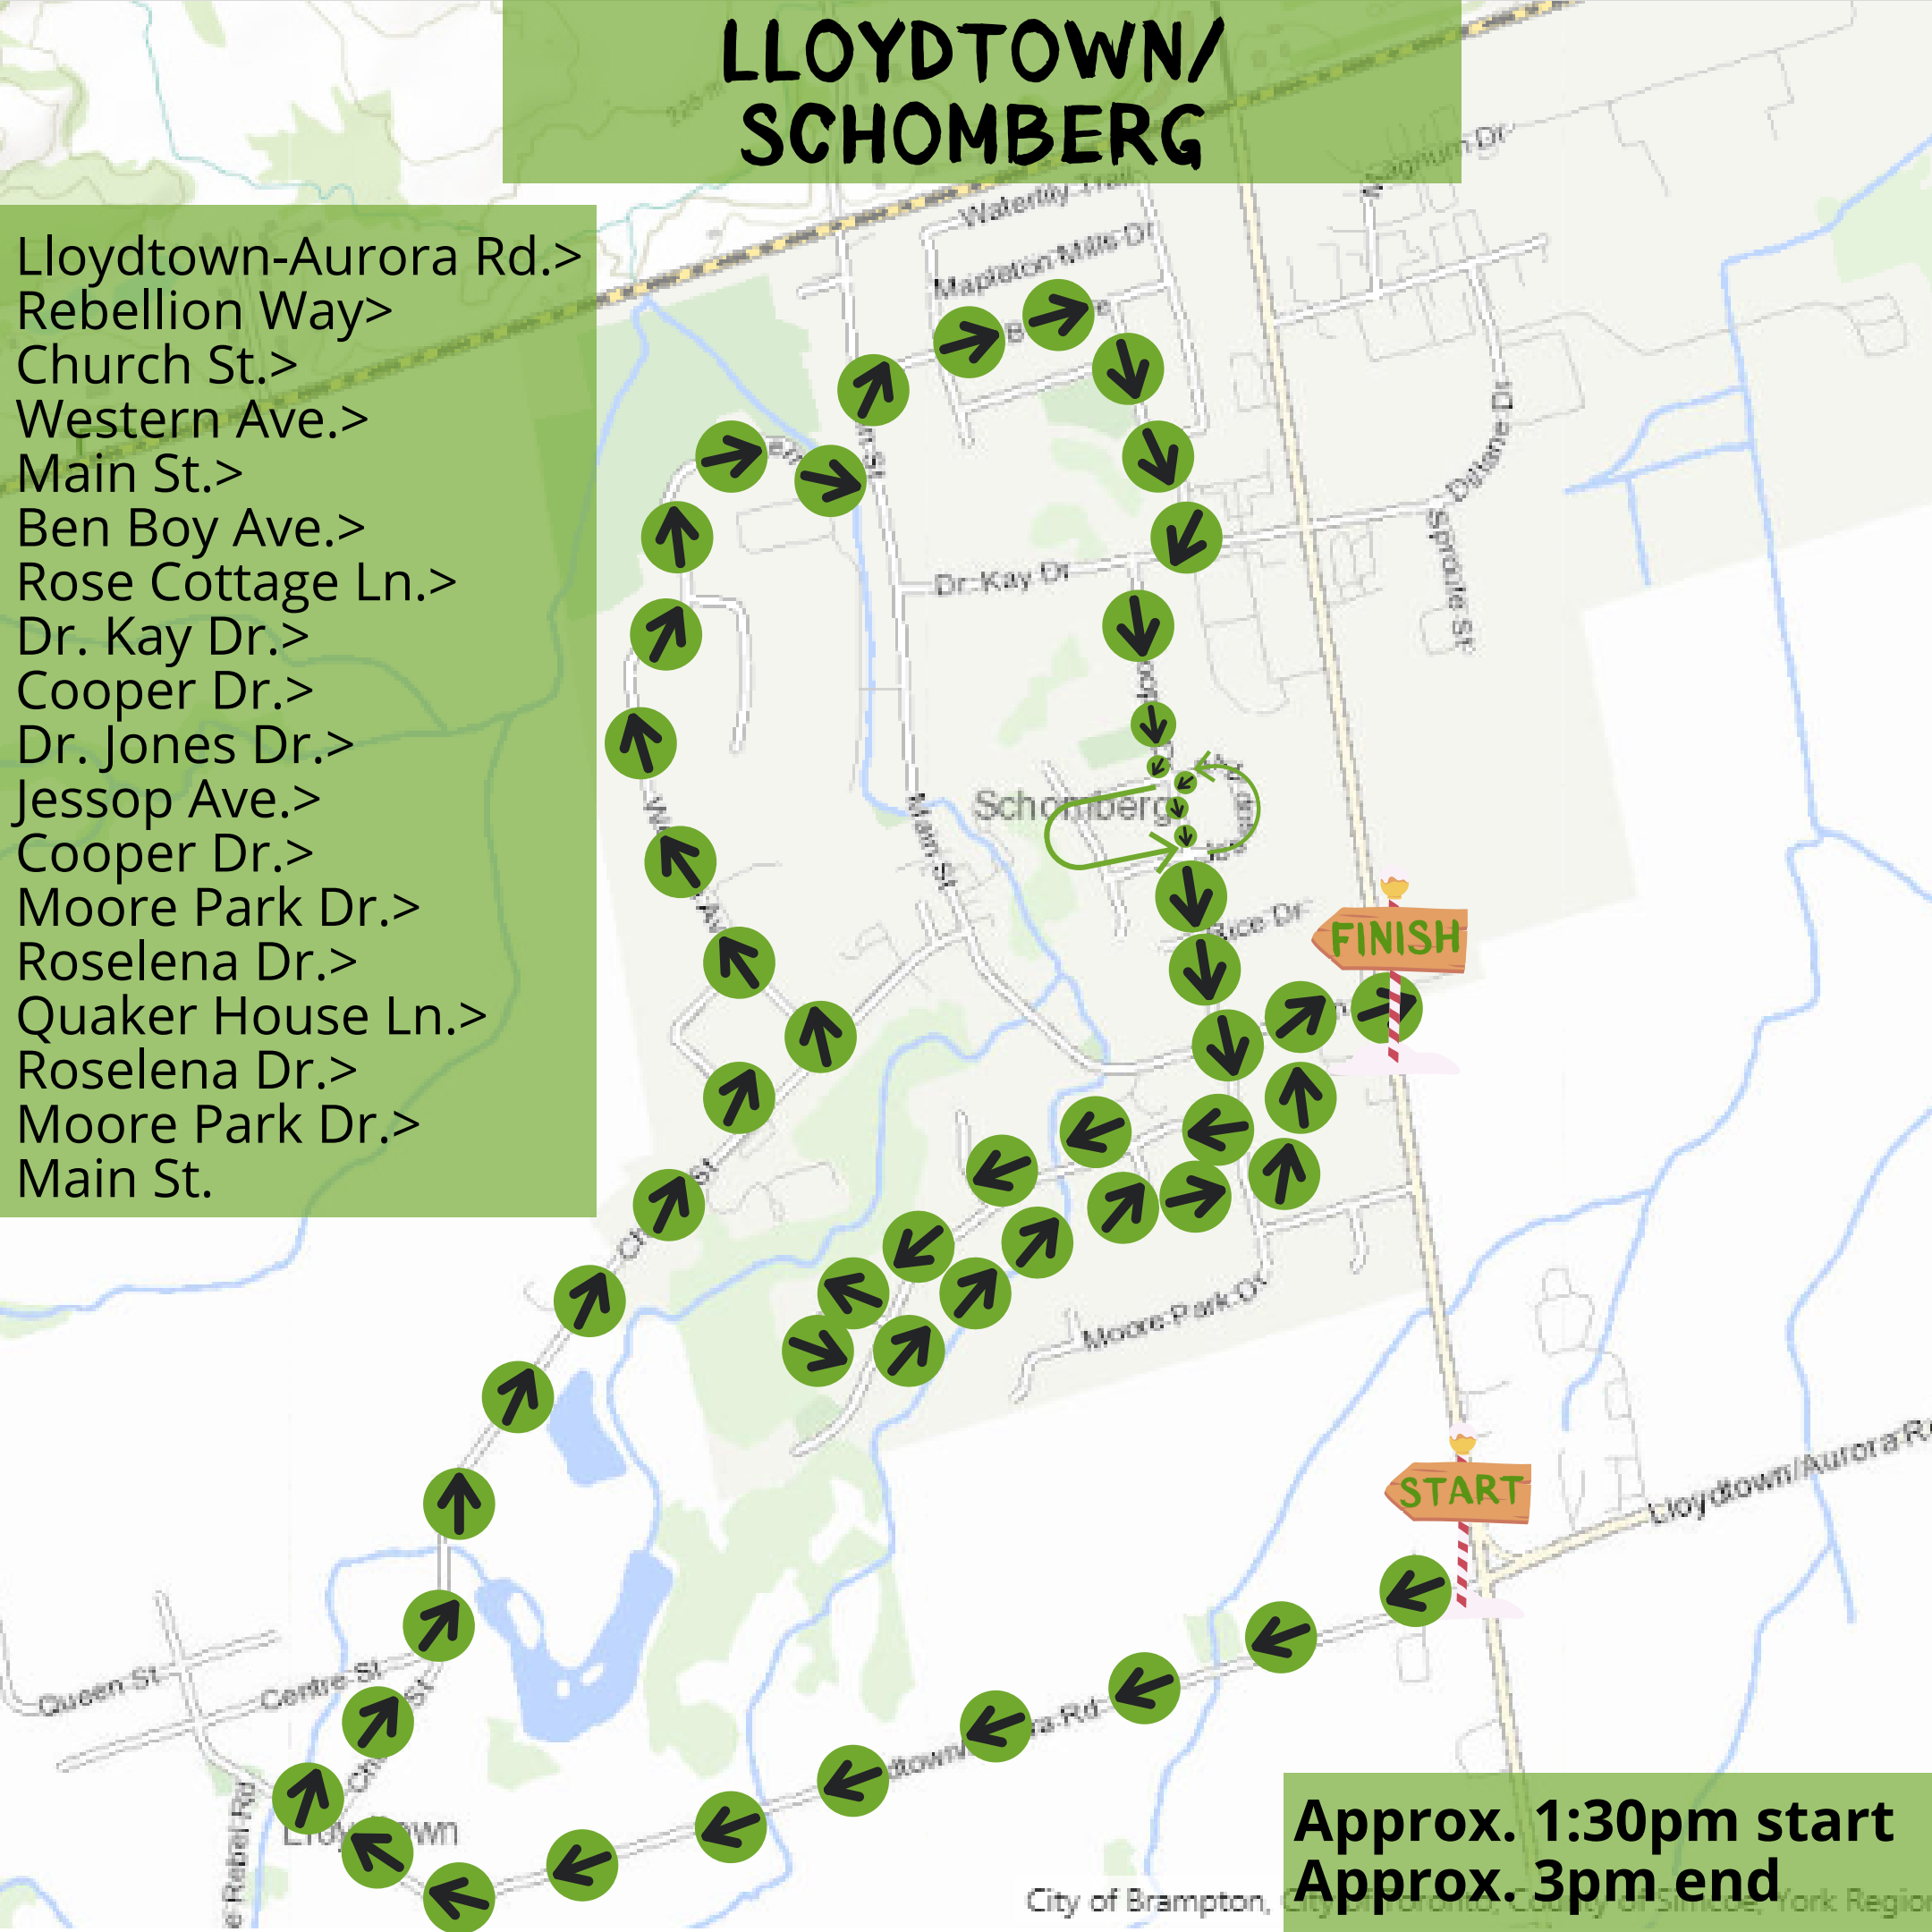

LLOYDTOWN/ SCHOMBERG

Lloydtown-Aurora Rd.>
Rebellion Way>
Church St.>
Western Ave.>
Main St.>
Ben Boy Ave.>
Rose Cottage Ln.>
Dr. Kay Dr.>
Cooper Dr.>
Dr. Jones Dr.>
Jessop Ave.>
Cooper Dr.>
Moore Park Dr.>
Roselena Dr.>
Quaker House Ln.>
Roselena Dr.>
Moore Park Dr.>
Main St.

Approx. 1:30pm start
Approx. 3pm end