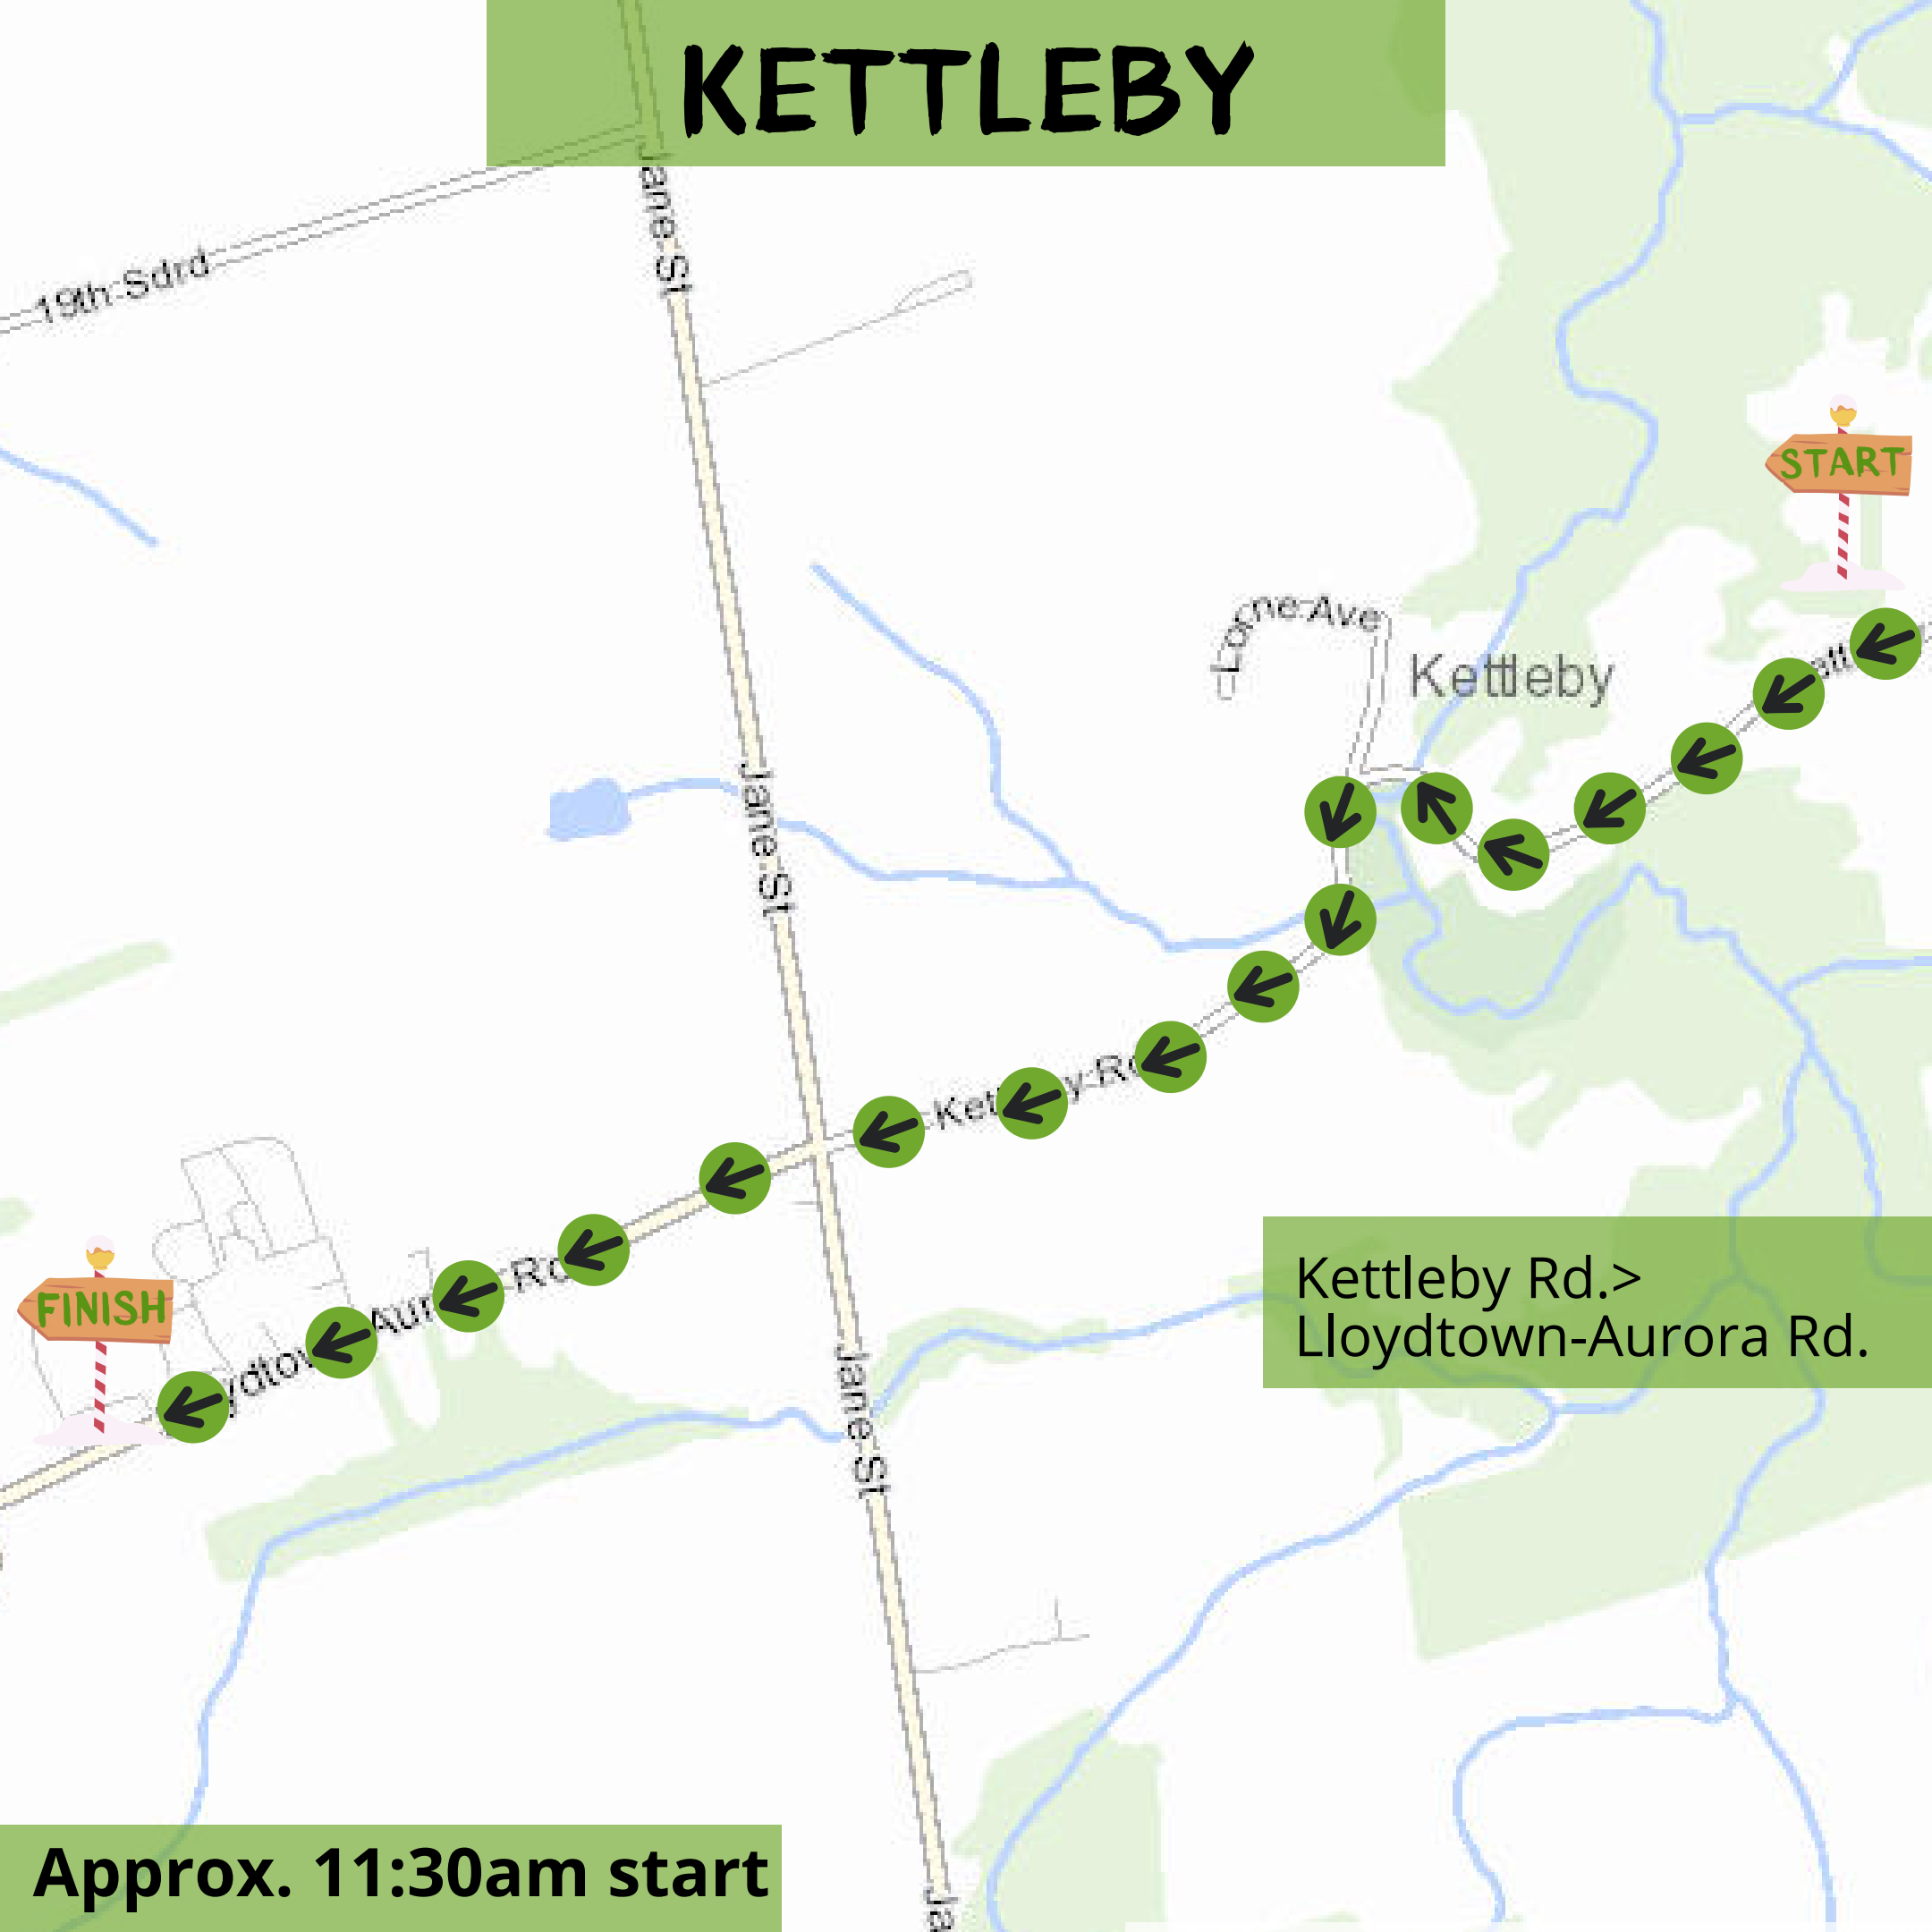

## ROUTES NOW AVAILABLE!

FOLLOW US FOR LOCATION UPDATES

# ANSNORVELDT

START

Graham Sdrd. >  
Dufferin St.

FINISH

Ansnorveldt

Approx. 10am start

# KETTLEBY

START

FINISH

Kettleby Rd. >  
Lloydtown-Aurora Rd.

Approx. 11:30am start

# NOBLETON

Oliver Emerson Dr.>  
Wilkie Ave.>  
Robinson Rd.>  
Ellis Ave.>  
Henry Gate>  
King Rd.>.....

\*Route continues  
Westbound to  
Nobleview Dr.

Approx. 2:30pm start