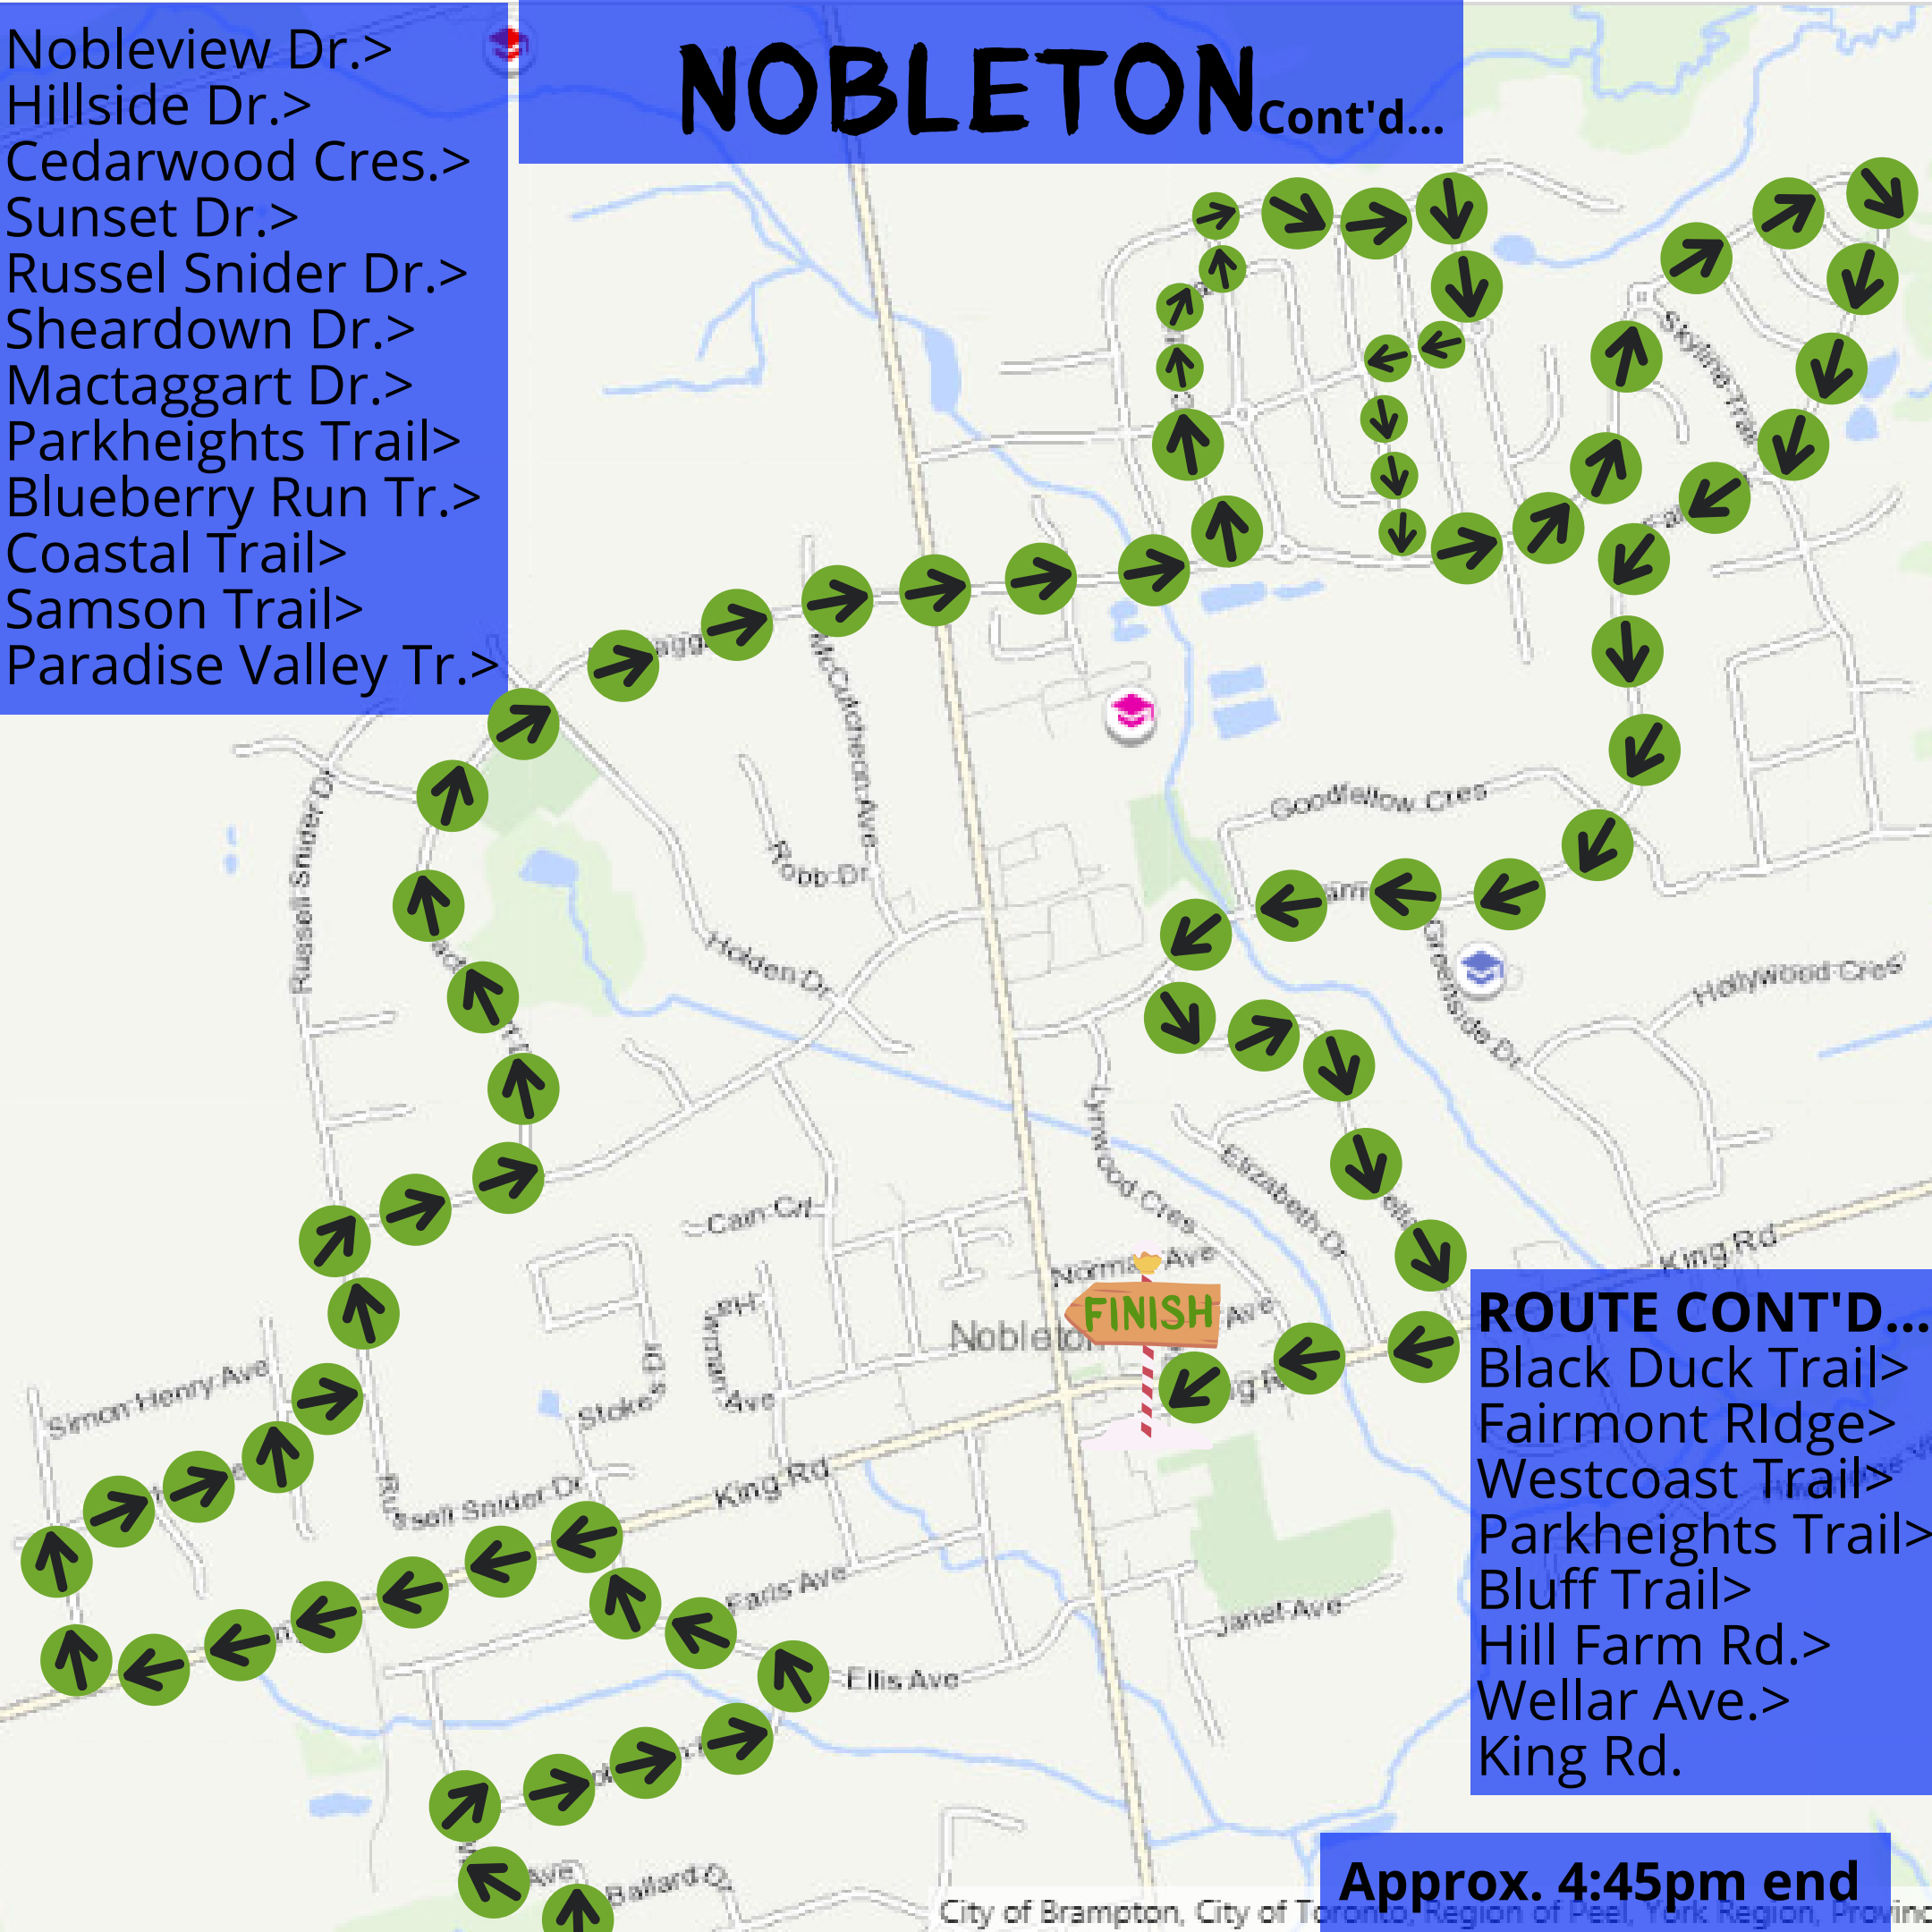

# KING CITY PART A

King Rd.>  
Burns Blvd.>  
Findlay Ave.>  
Burns Blvd.>  
Station Rd.>  
Burton Grove>  
McBride Cres.>  
Elizabeth Grove>  
Patton St.>  
Hollingsworth Dr.>  
Kingslynn Dr.>.....

**ROUTE CONT'D...**  
Banner Ln.>  
Elizabeth Grove>  
Patricia Dr.>  
Warren Rd.>  
Lavendar Valley Rd.>  
Spring Hill Dr.>  
Nicort Cres.>  
Lilley Valley Cres.>  
Nicort Cres.>  
Spring Hill Dr.>  
Stan Roots Dr.>  
Tatton Ct.

# KING CITY PART B

King Rd.>  
Keele St.>  
Dennison St.>  
East Humber Dr.>  
Keele St.>  
Carmichael Cres.>  
McClure Dr.>  
Curtis Cres.>  
McClure Dr.>  
Keele St.>  
Norman Dr.>  
Martin St.>  
Melrose Ave.>  
Charles St.

# NOBLETON

Oliver Emerson Dr.>  
Wilkie Ave.>  
Robinson Rd.>  
Ellis Ave.>  
Henry Gate>  
King Rd.>.....

\*Route continues  
Westbound to  
Nobleview Dr.

Approx. 2:30pm start

- ROUTE CONT'D...**
- Black Duck Trail>
- Fairmont Ridge>
- Westcoast Trail>
- Parkheights Trail>
- Bluff Trail>
- Hill Farm Rd.>
- Wellar Ave.>
- King Rd.

**Approx. 4:45pm end**