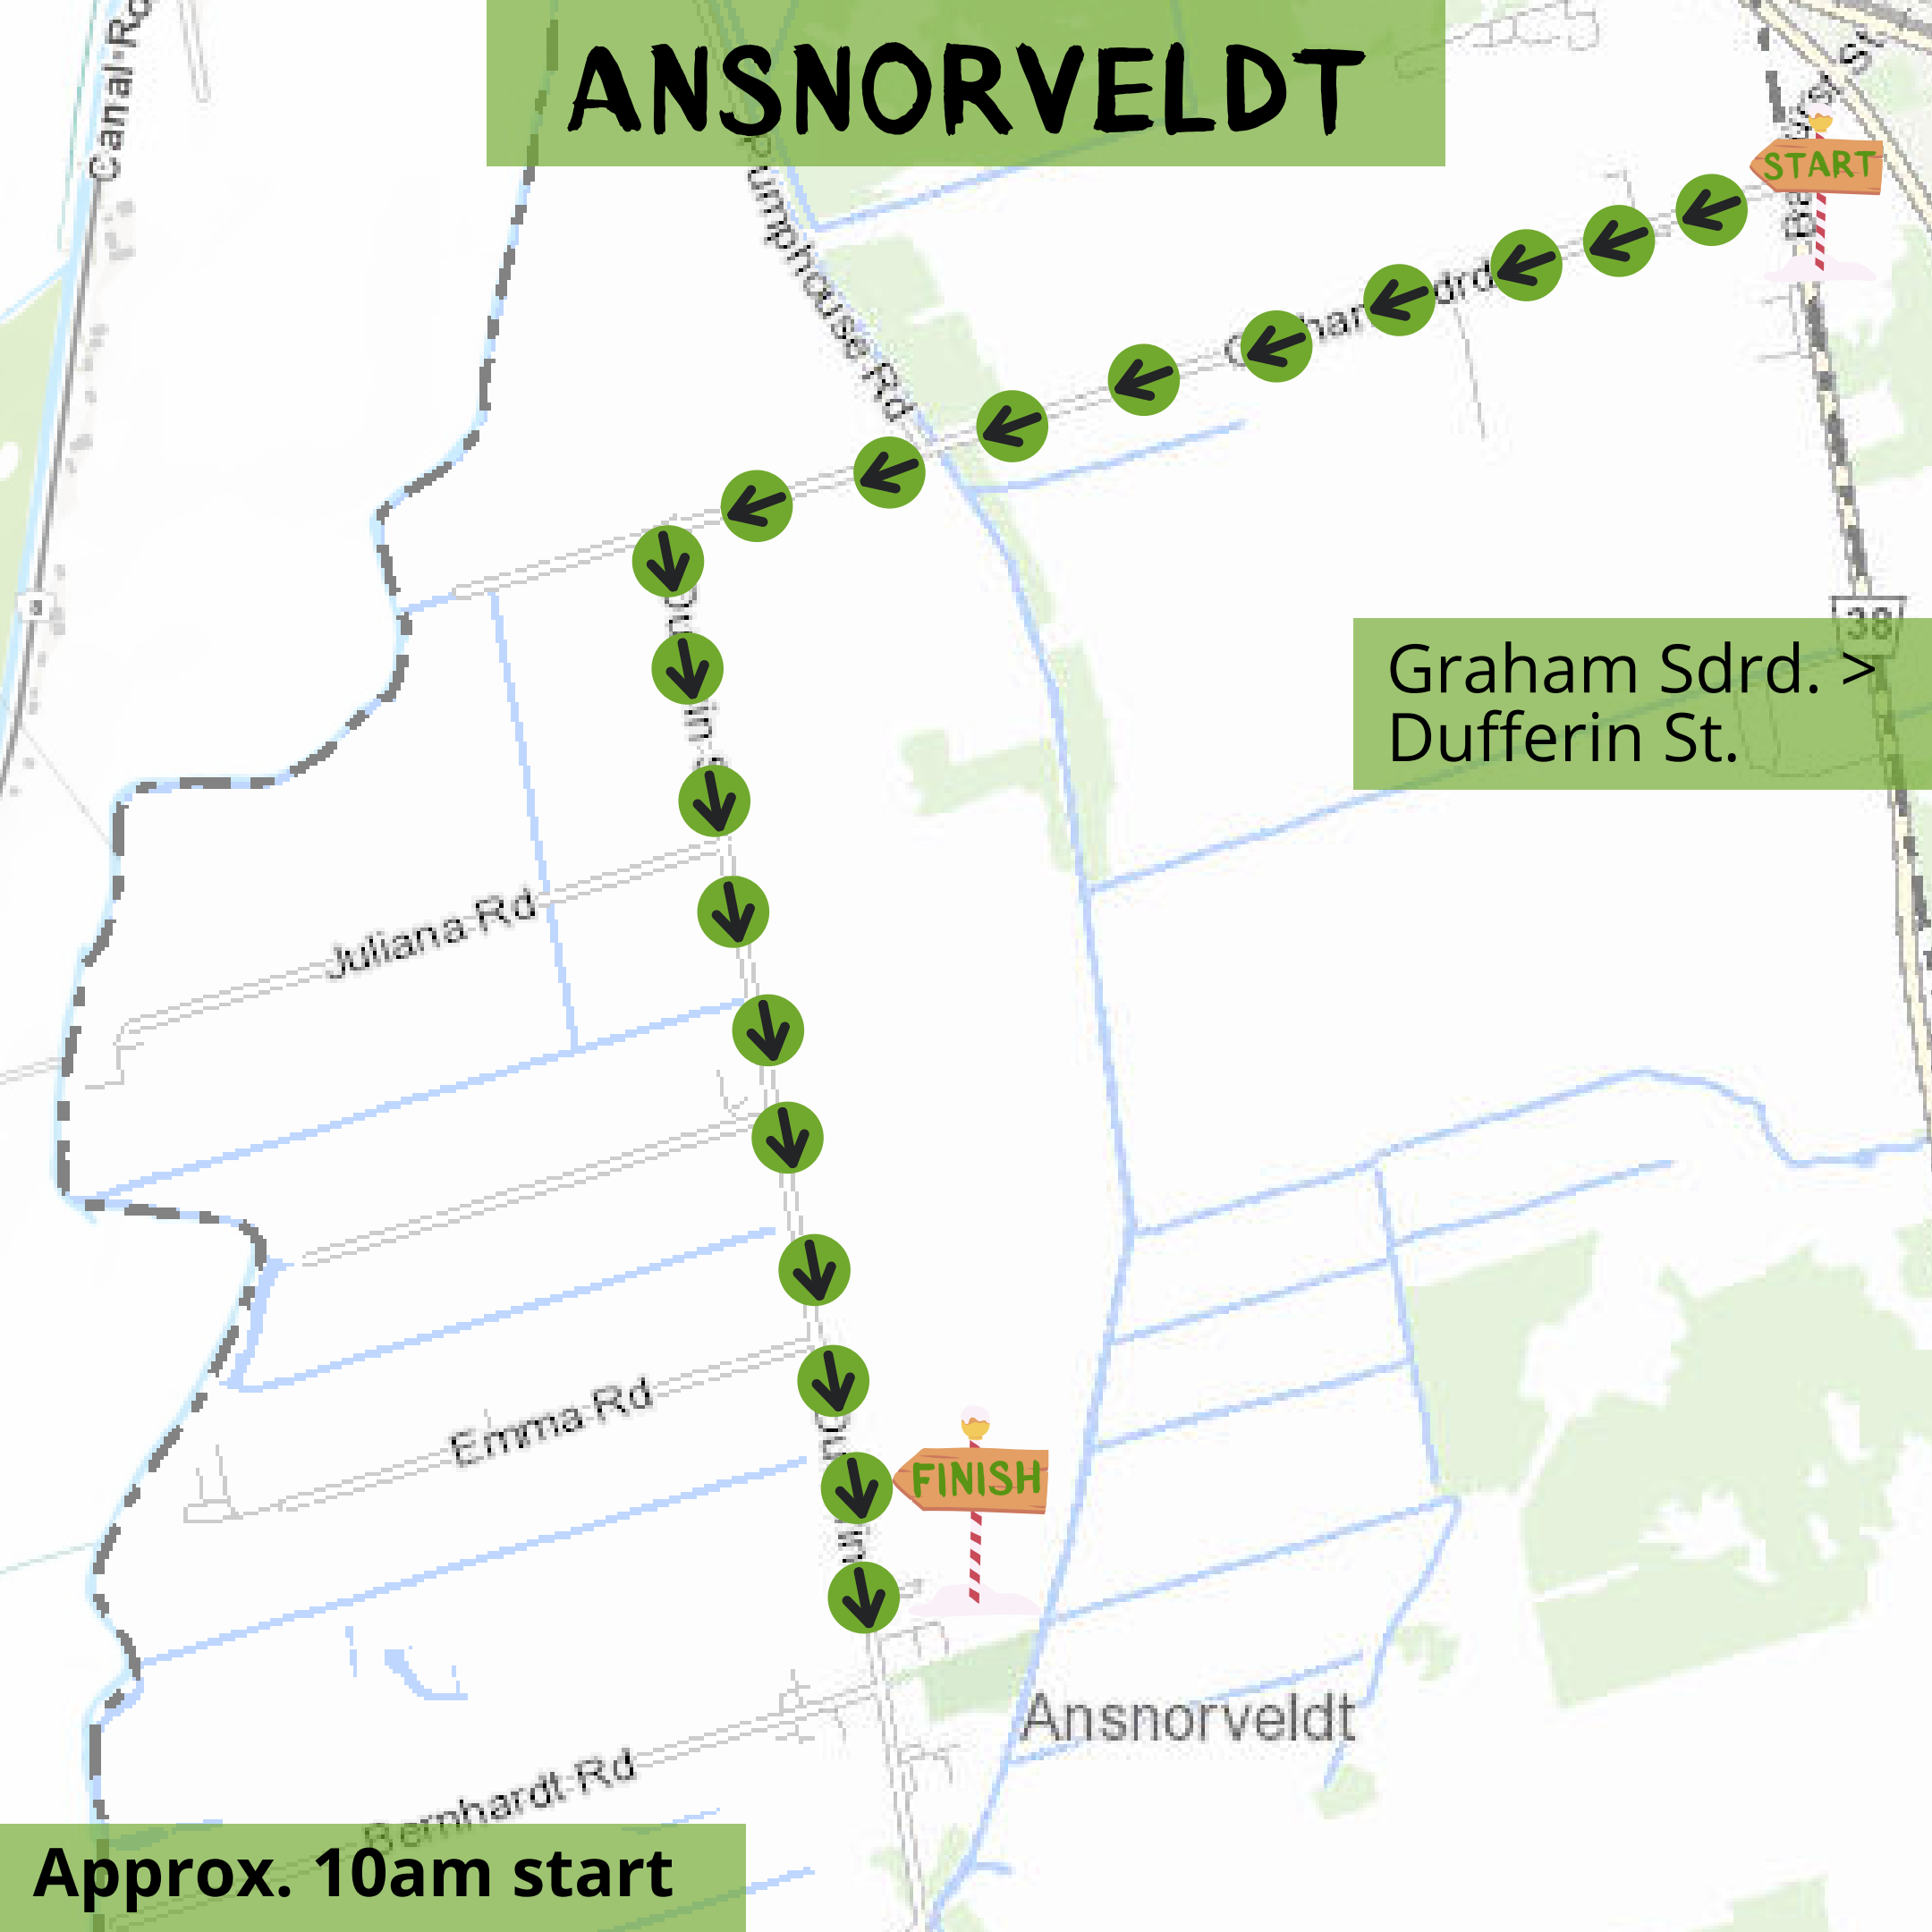

## ROUTES NOW AVAILABLE!

FOLLOW US FOR LOCATION UPDATES

# ANSNORVELDT

START

Graham Sdrd. >  
Dufferin St.

FINISH

Ansnorveldt

Approx. 10am start

# NOBLETON

Oliver Emerson Dr.>  
Wilkie Ave.>  
Robinson Rd.>  
Ellis Ave.>  
Henry Gate>  
King Rd.>.....

\*Route continues  
Westbound to  
Nobleview Dr.

Approx. 2:30pm start