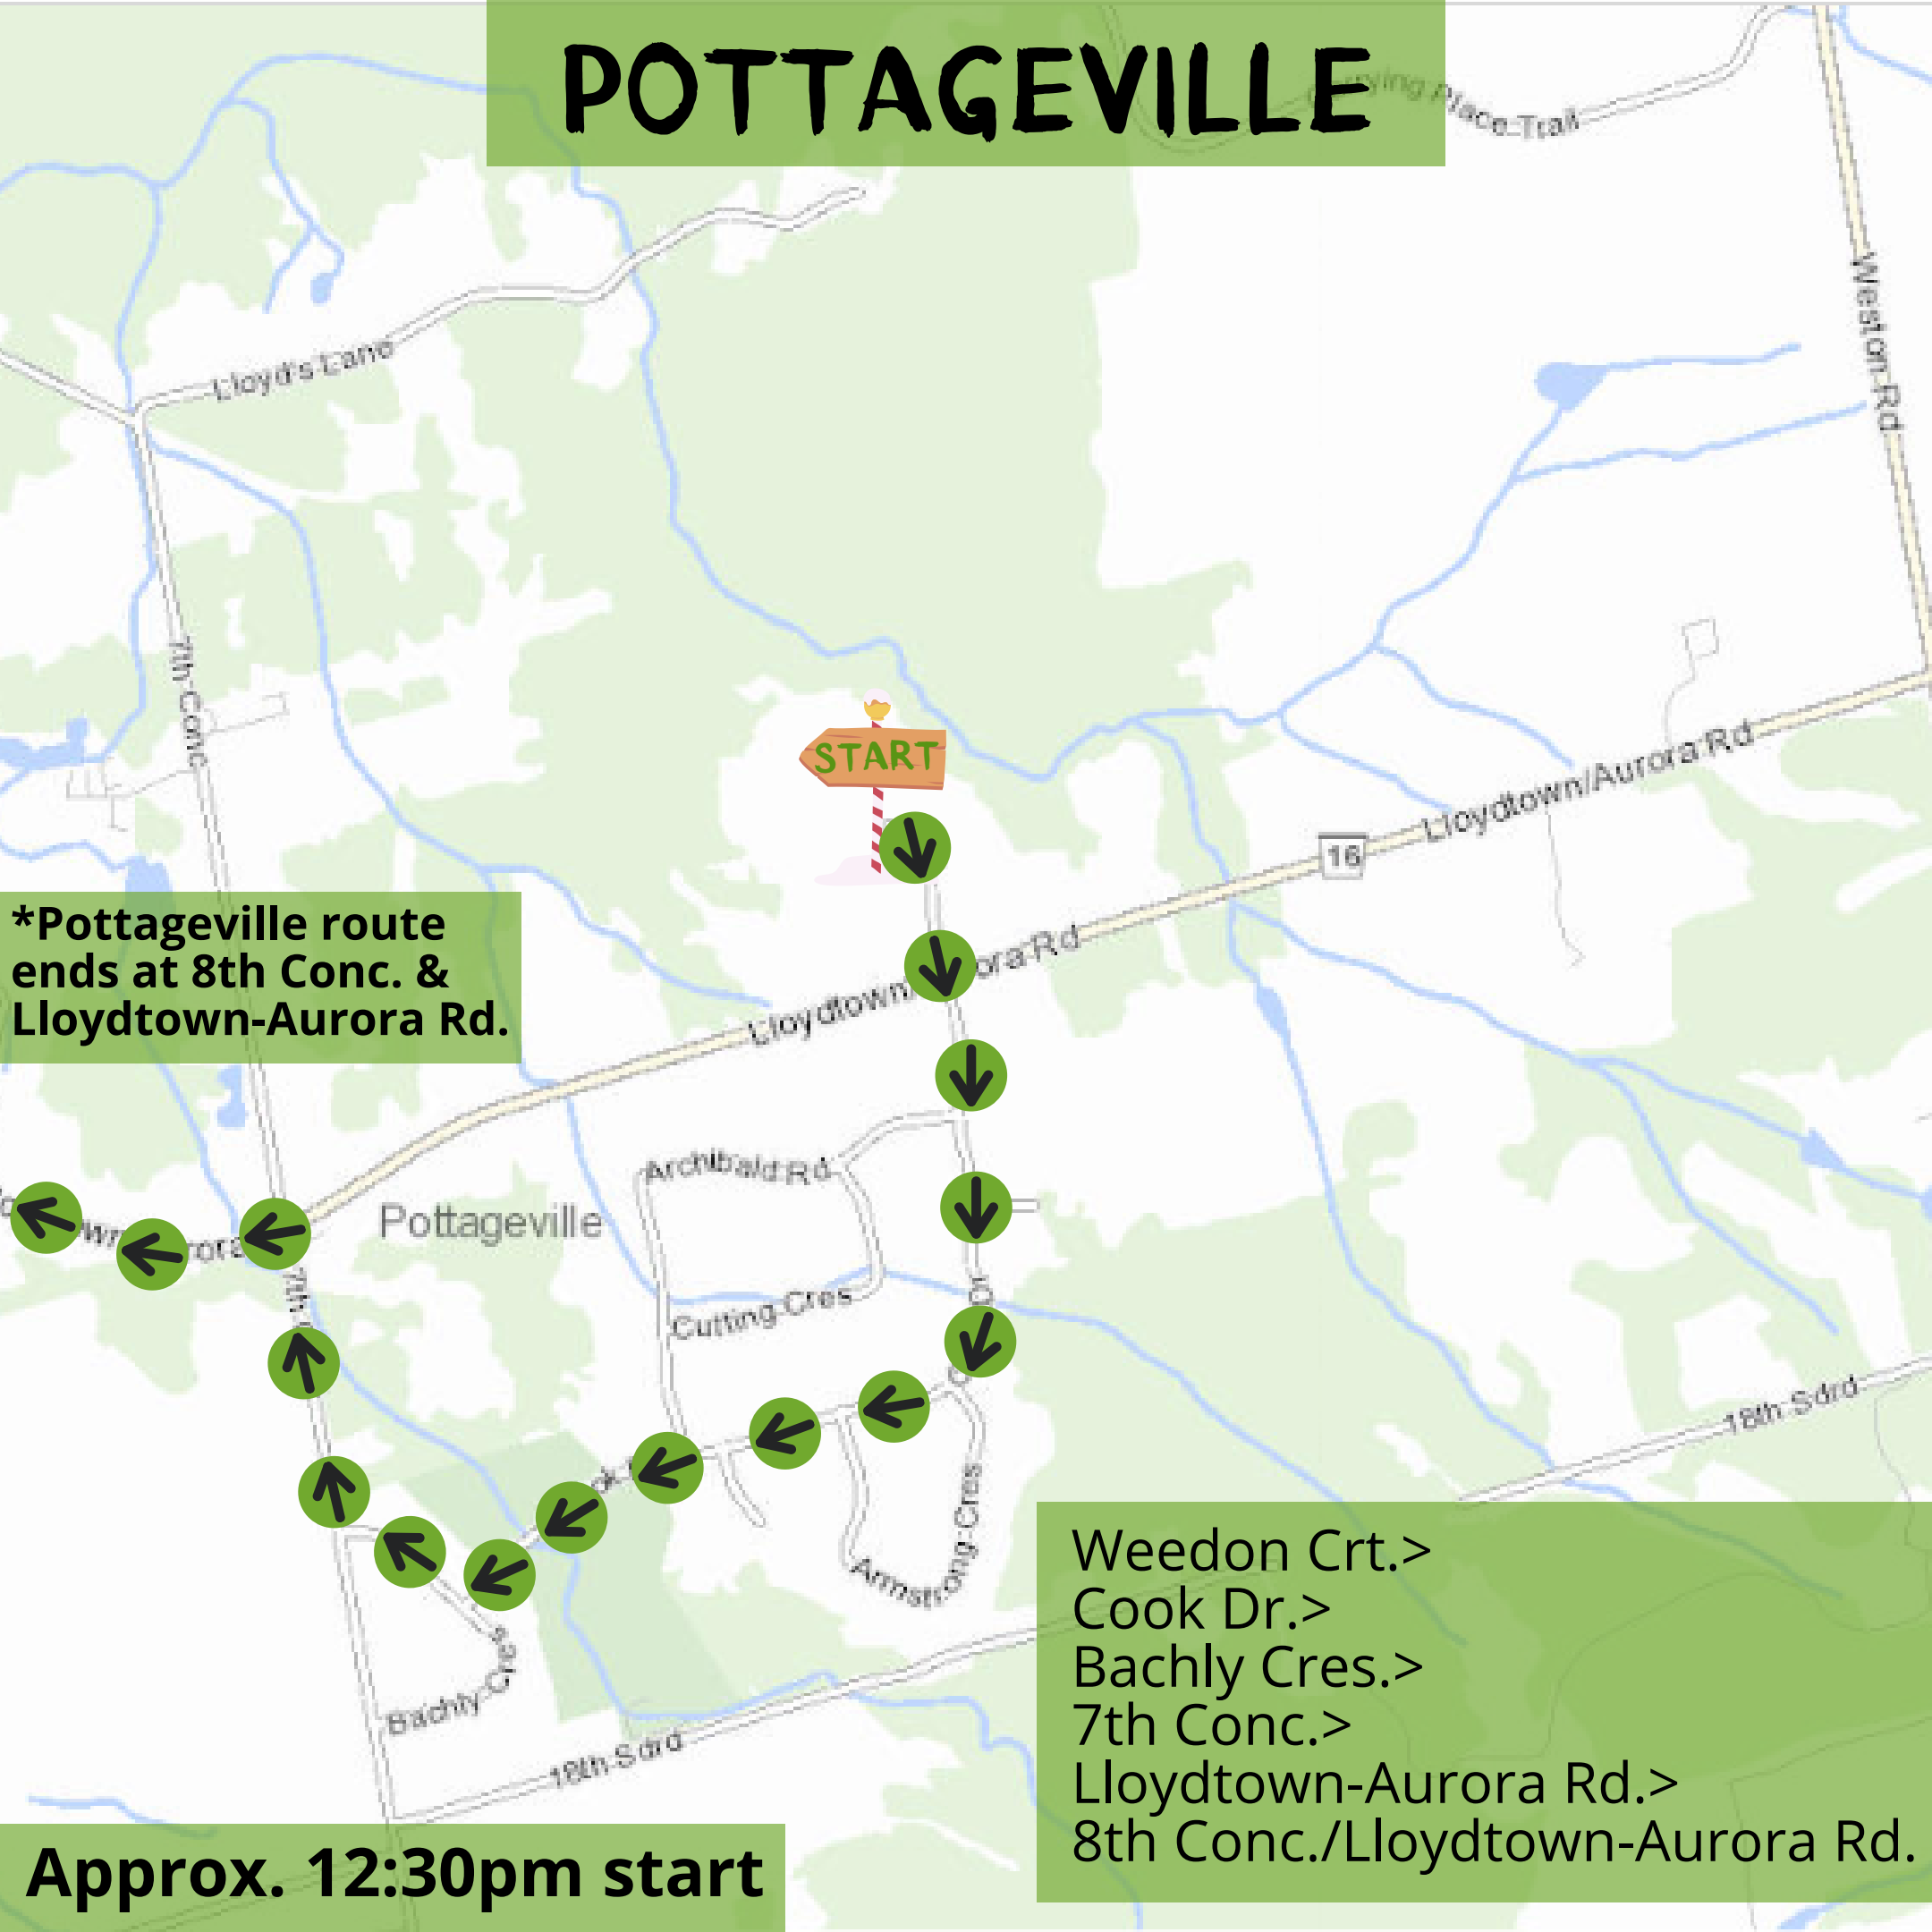

## ROUTES NOW AVAILABLE!

FOLLOW US FOR LOCATION UPDATES

# KETTLEBY

START

FINISH

Kettleby Rd. >  
Lloydtown-Aurora Rd.

Approx. 11:30am start

# POTTAGEVILLE

\*Pottageville route ends at 8th Conc. & Lloydtown-Aurora Rd.

Weedon Crt.>  
Cook Dr.>  
Bachly Cres.>  
7th Conc.>  
Lloydtown-Aurora Rd.>  
8th Conc./Lloydtown-Aurora Rd.

Approx. 12:30pm start

# NOBLETON

Oliver Emerson Dr.>  
Wilkie Ave.>  
Robinson Rd.>  
Ellis Ave.>  
Henry Gate>  
King Rd.>.....

\*Route continues  
Westbound to  
Nobleview Dr.

Approx. 2:30pm start