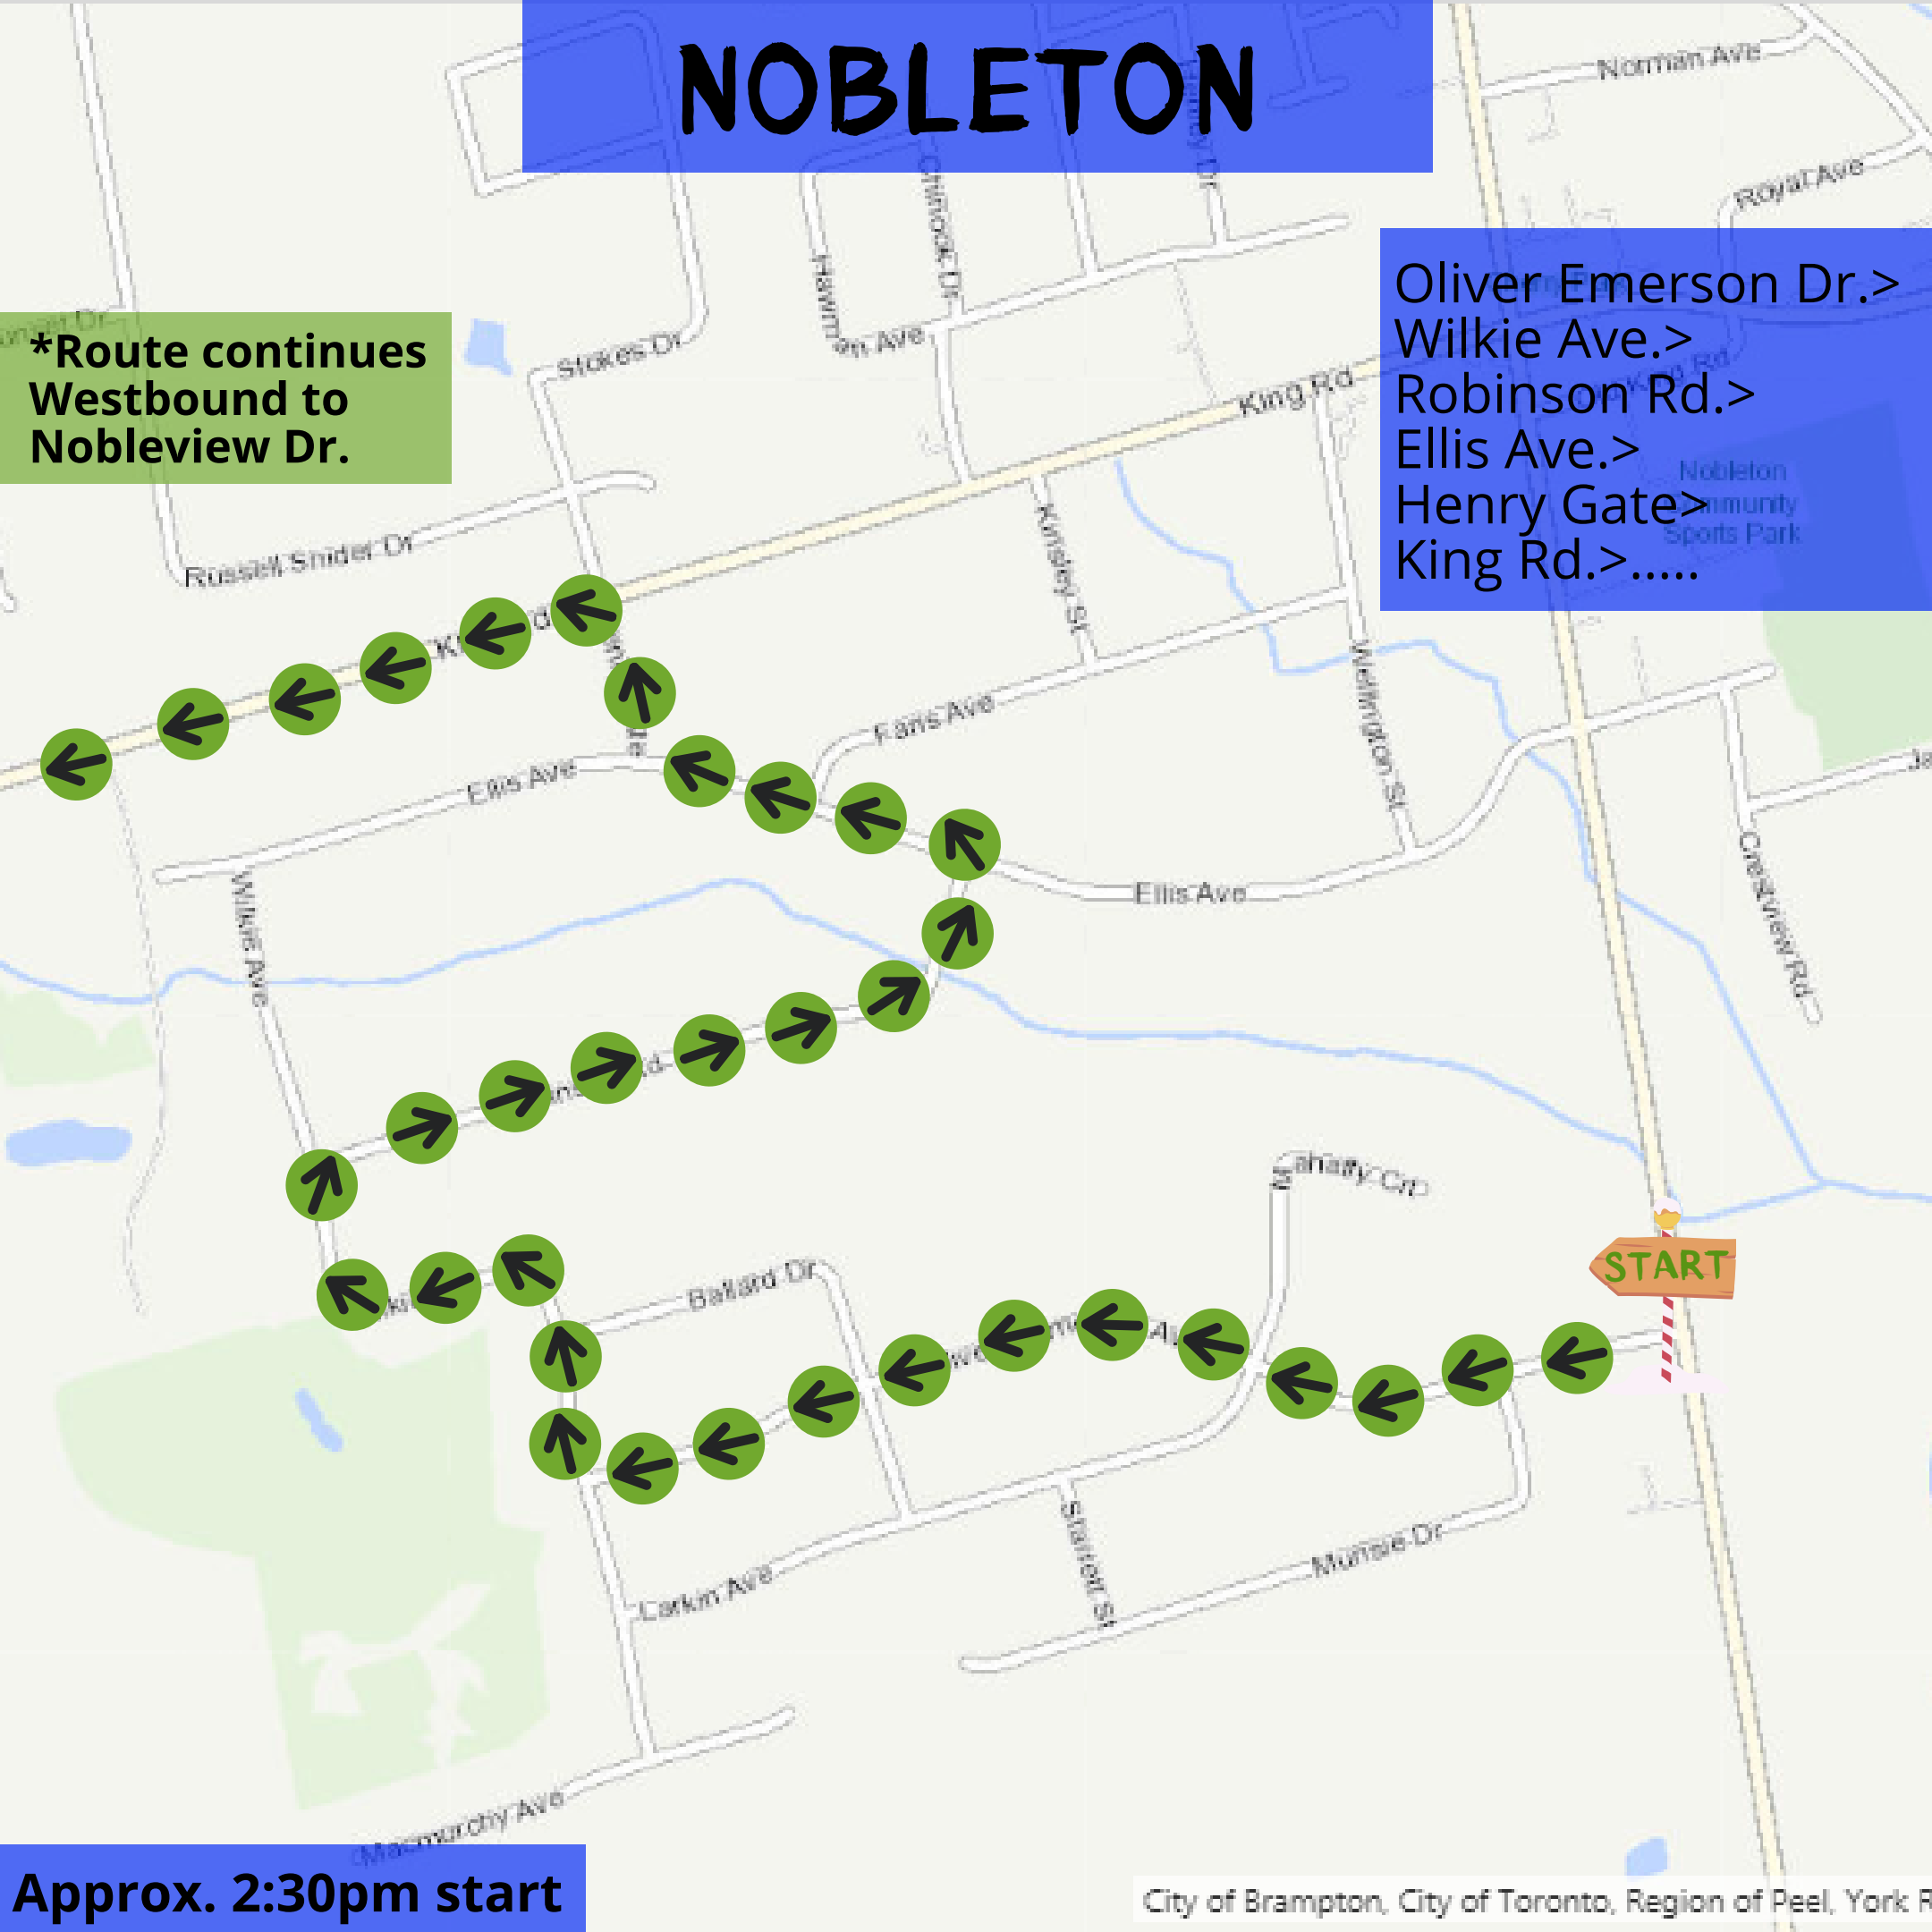

# KING CITY PART A

King Rd.>  
Burns Blvd.>  
Findlay Ave.>  
Burns Blvd.>  
Station Rd.>  
Burton Grove>  
McBride Cres.>  
Elizabeth Grove>  
Patton St.>  
Hollingsworth Dr.>  
Kingslynn Dr.>.....

**ROUTE CONT'D...**  
Banner Ln.>  
Elizabeth Grove>  
Patricia Dr.>  
Warren Rd.>  
Lavendar Valley Rd.>  
Spring Hill Dr.>  
Nicort Cres.>  
Lilley Valley Cres.>  
Nicort Cres.>  
Spring Hill Dr.>  
Stan Roots Dr.>  
Tatton Ct.

# KING CITY PART B

King Rd.>  
Keele St.>  
Dennison St.>  
East Humber Dr.>  
Keele St.>  
Carmichael Cres.>  
McClure Dr.>  
Curtis Cres.>  
McClure Dr.>  
Keele St.>  
Norman Dr.>  
Martin St.>  
Melrose Ave.>  
Charles St.

# NOBLETON

Oliver Emerson Dr.>  
Wilkie Ave.>  
Robinson Rd.>  
Ellis Ave.>  
Henry Gate>  
King Rd.>.....

\*Route continues  
Westbound to  
Nobleview Dr.

Approx. 2:30pm start