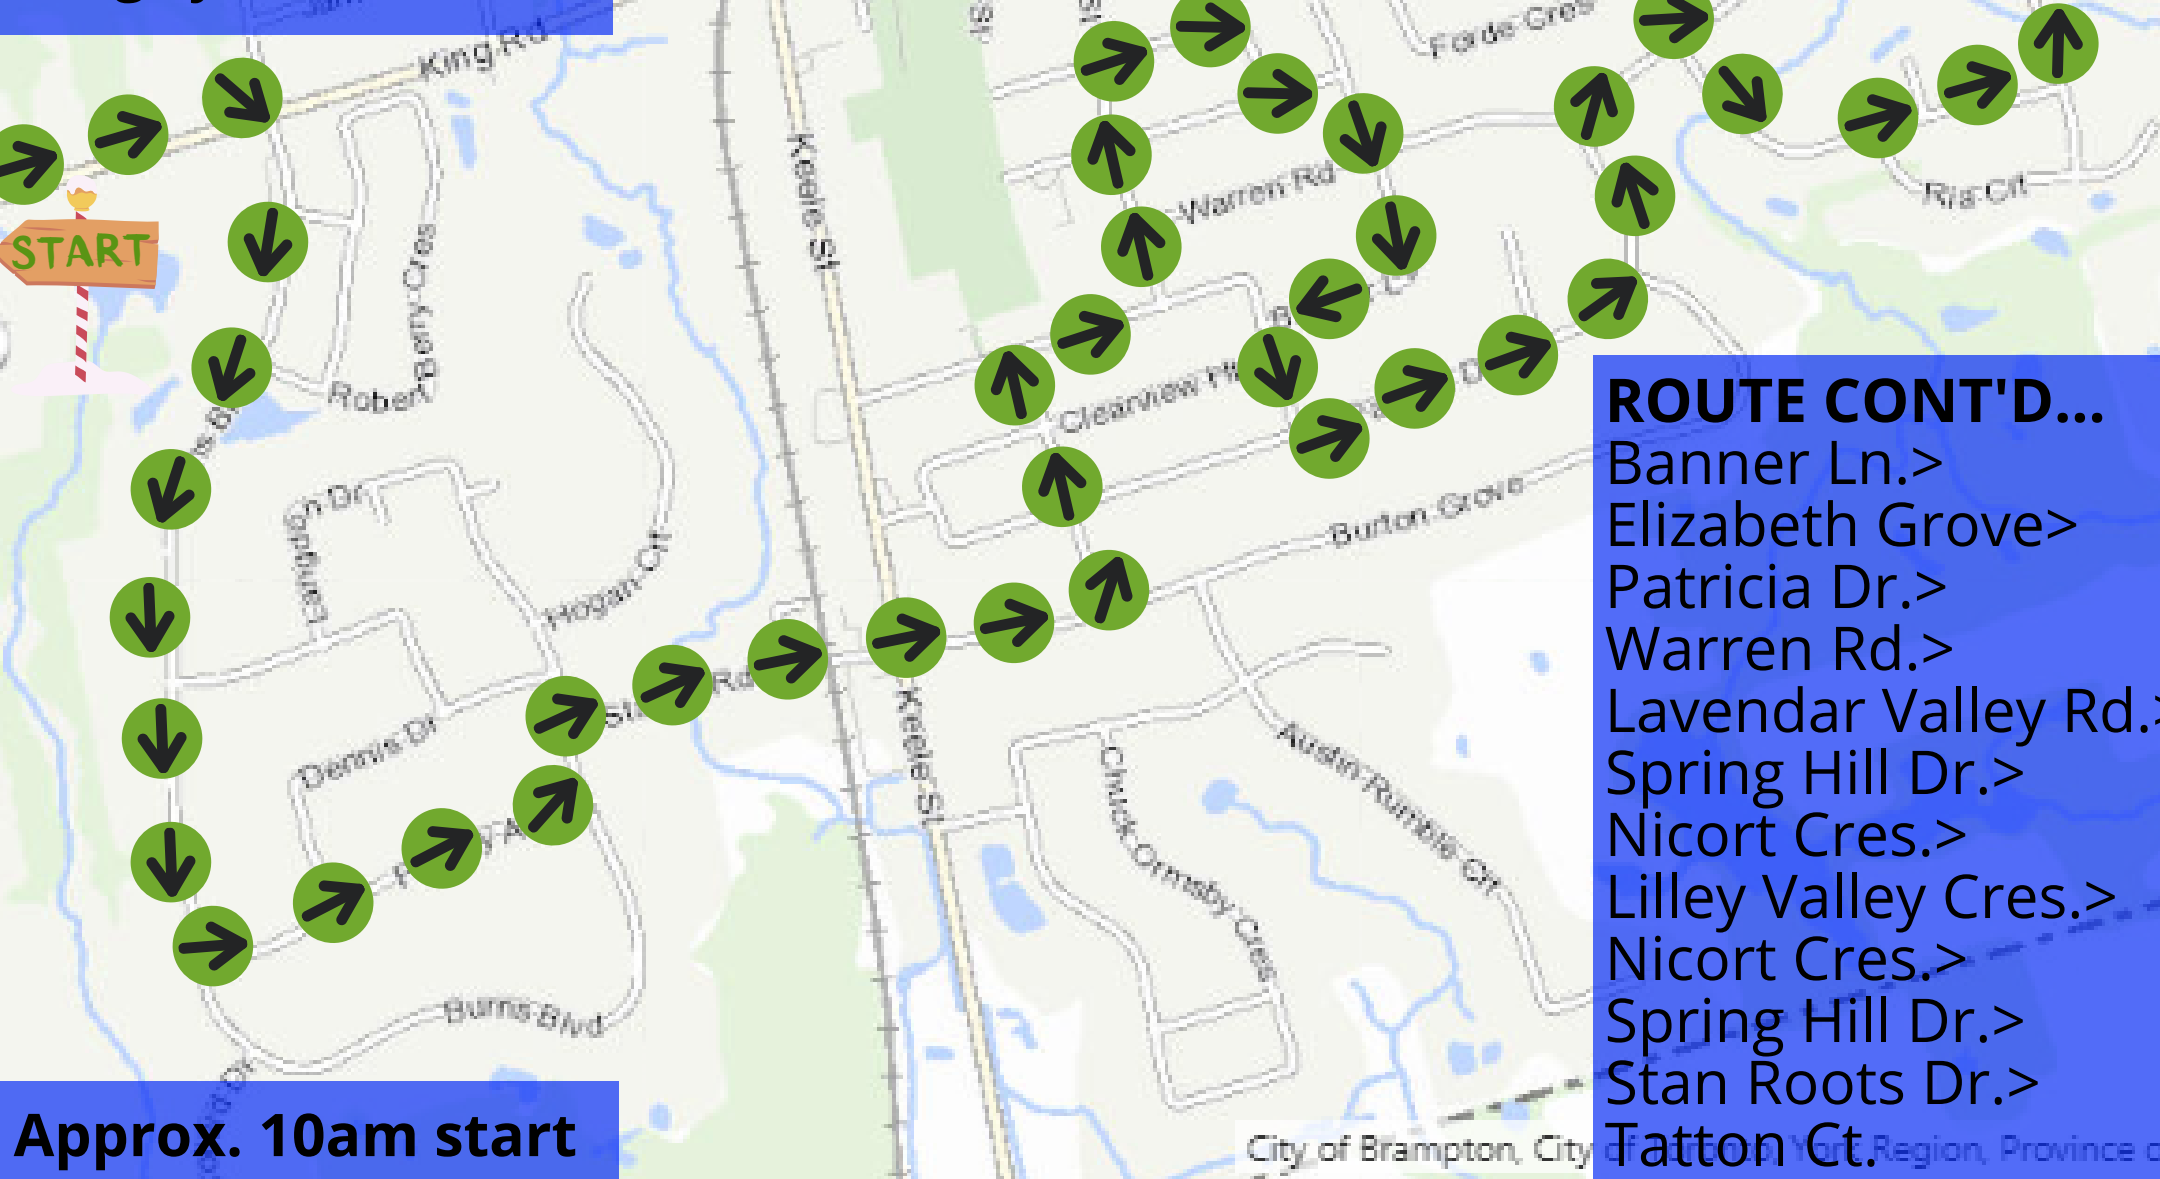

# LLOYDTOWN/ SCHOMBERG

Lloydtown-Aurora Rd.>  
Rebellion Way>  
Church St.>  
Western Ave.>  
Main St.>  
Ben Boy Ave.>  
Rose Cottage Ln.>  
Dr. Kay Dr.>  
Cooper Dr.>  
Dr. Jones Dr.>  
Jessop Ave.>  
Cooper Dr.>  
Moore Park Dr.>  
Roselena Dr.>  
Quaker House Ln.>  
Roselena Dr.>  
Moore Park Dr.>  
Main St.

# KING CITY PART A

King Rd.>  
Burns Blvd.>  
Findlay Ave.>  
Burns Blvd.>  
Station Rd.>  
Burton Grove>  
McBride Cres.>  
Elizabeth Grove>  
Patton St.>  
Hollingsworth Dr.>  
Kingslynn Dr.>.....

**ROUTE CONT'D...**  
Banner Ln.>  
Elizabeth Grove>  
Patricia Dr.>  
Warren Rd.>  
Lavendar Valley Rd.>  
Spring Hill Dr.>  
Nicort Cres.>  
Lilley Valley Cres.>  
Nicort Cres.>  
Spring Hill Dr.>  
Stan Roots Dr.>  
Tatton Ct.

# KING CITY PART B

King Rd.>  
Keele St.>  
Dennison St.>  
East Humber Dr.>  
Keele St.>  
Carmichael Cres.>  
McClure Dr.>  
Curtis Cres.>  
McClure Dr.>  
Keele St.>  
Norman Dr.>  
Martin St.>  
Melrose Ave.>  
Charles St.

# NOBLETON

Oliver Emerson Dr.>  
Wilkie Ave.>  
Robinson Rd.>  
Ellis Ave.>  
Henry Gate>  
King Rd.>.....

\*Route continues  
Westbound to  
Nobleview Dr.

Approx. 2:30pm start