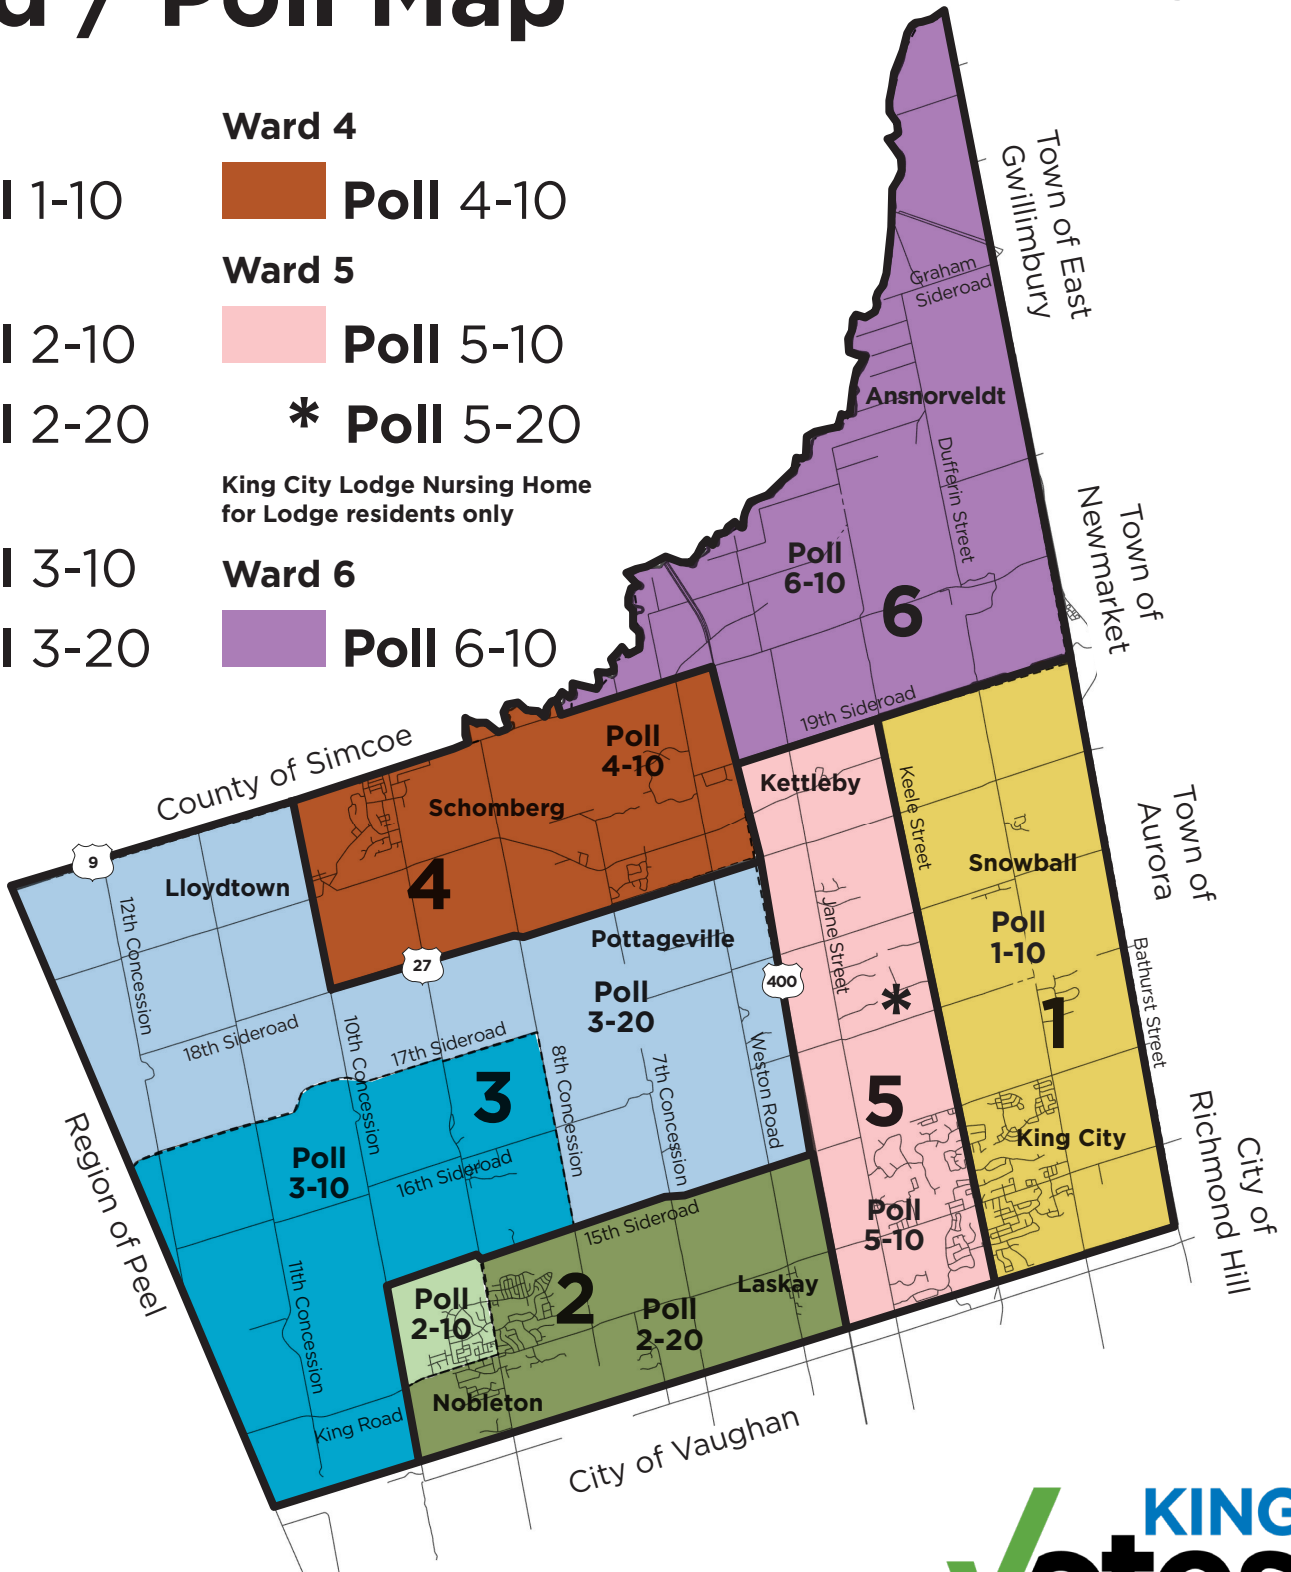

# Township of King Ward / Poll Map

Ward 1

 Poll 1-10

Ward 2

 Poll 2-10

 Poll 2-20

Ward 3

 Poll 3-10

 Poll 3-20

Ward 4

 Poll 4-10

Ward 5

 Poll 5-10

 \* Poll 5-20

King City Lodge Nursing Home  
for Lodge residents only

Ward 6

 Poll 6-10

April 30, 2026

[king.ca/elections](http://king.ca/elections)