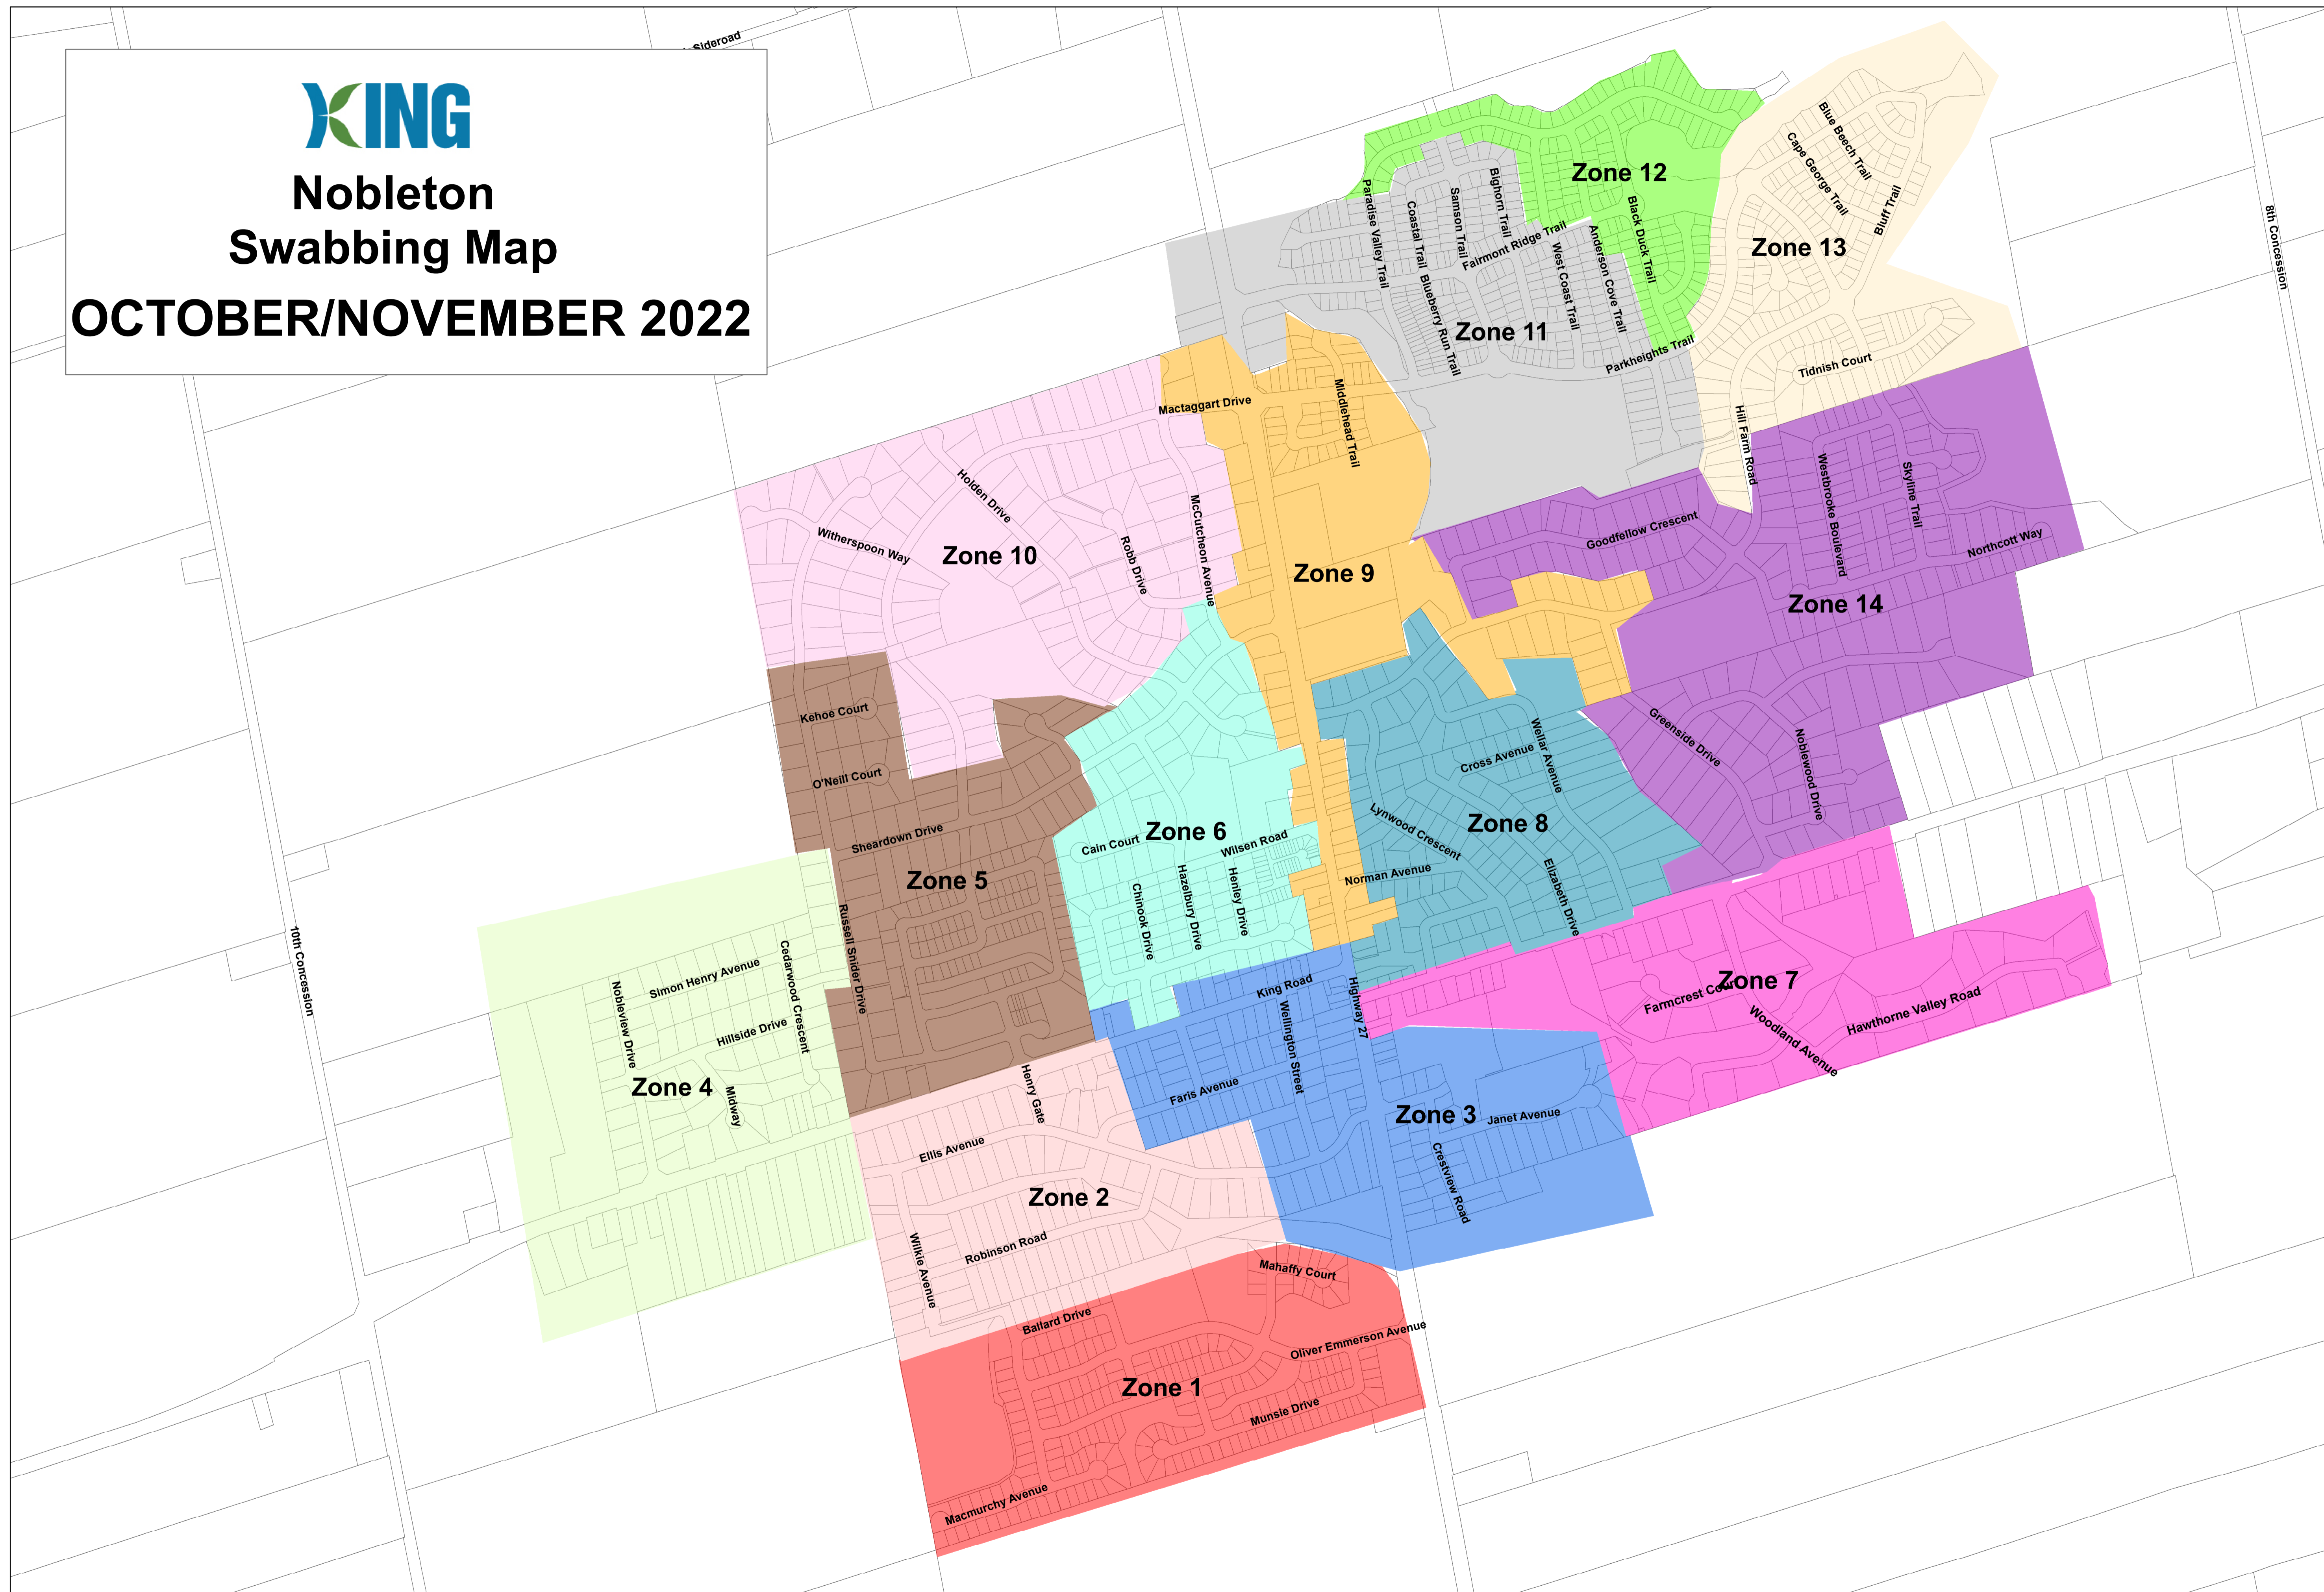

# Nobleton Swabbing Map

## OCTOBER/NOVEMBER 2022

700 350 0 700 Meters