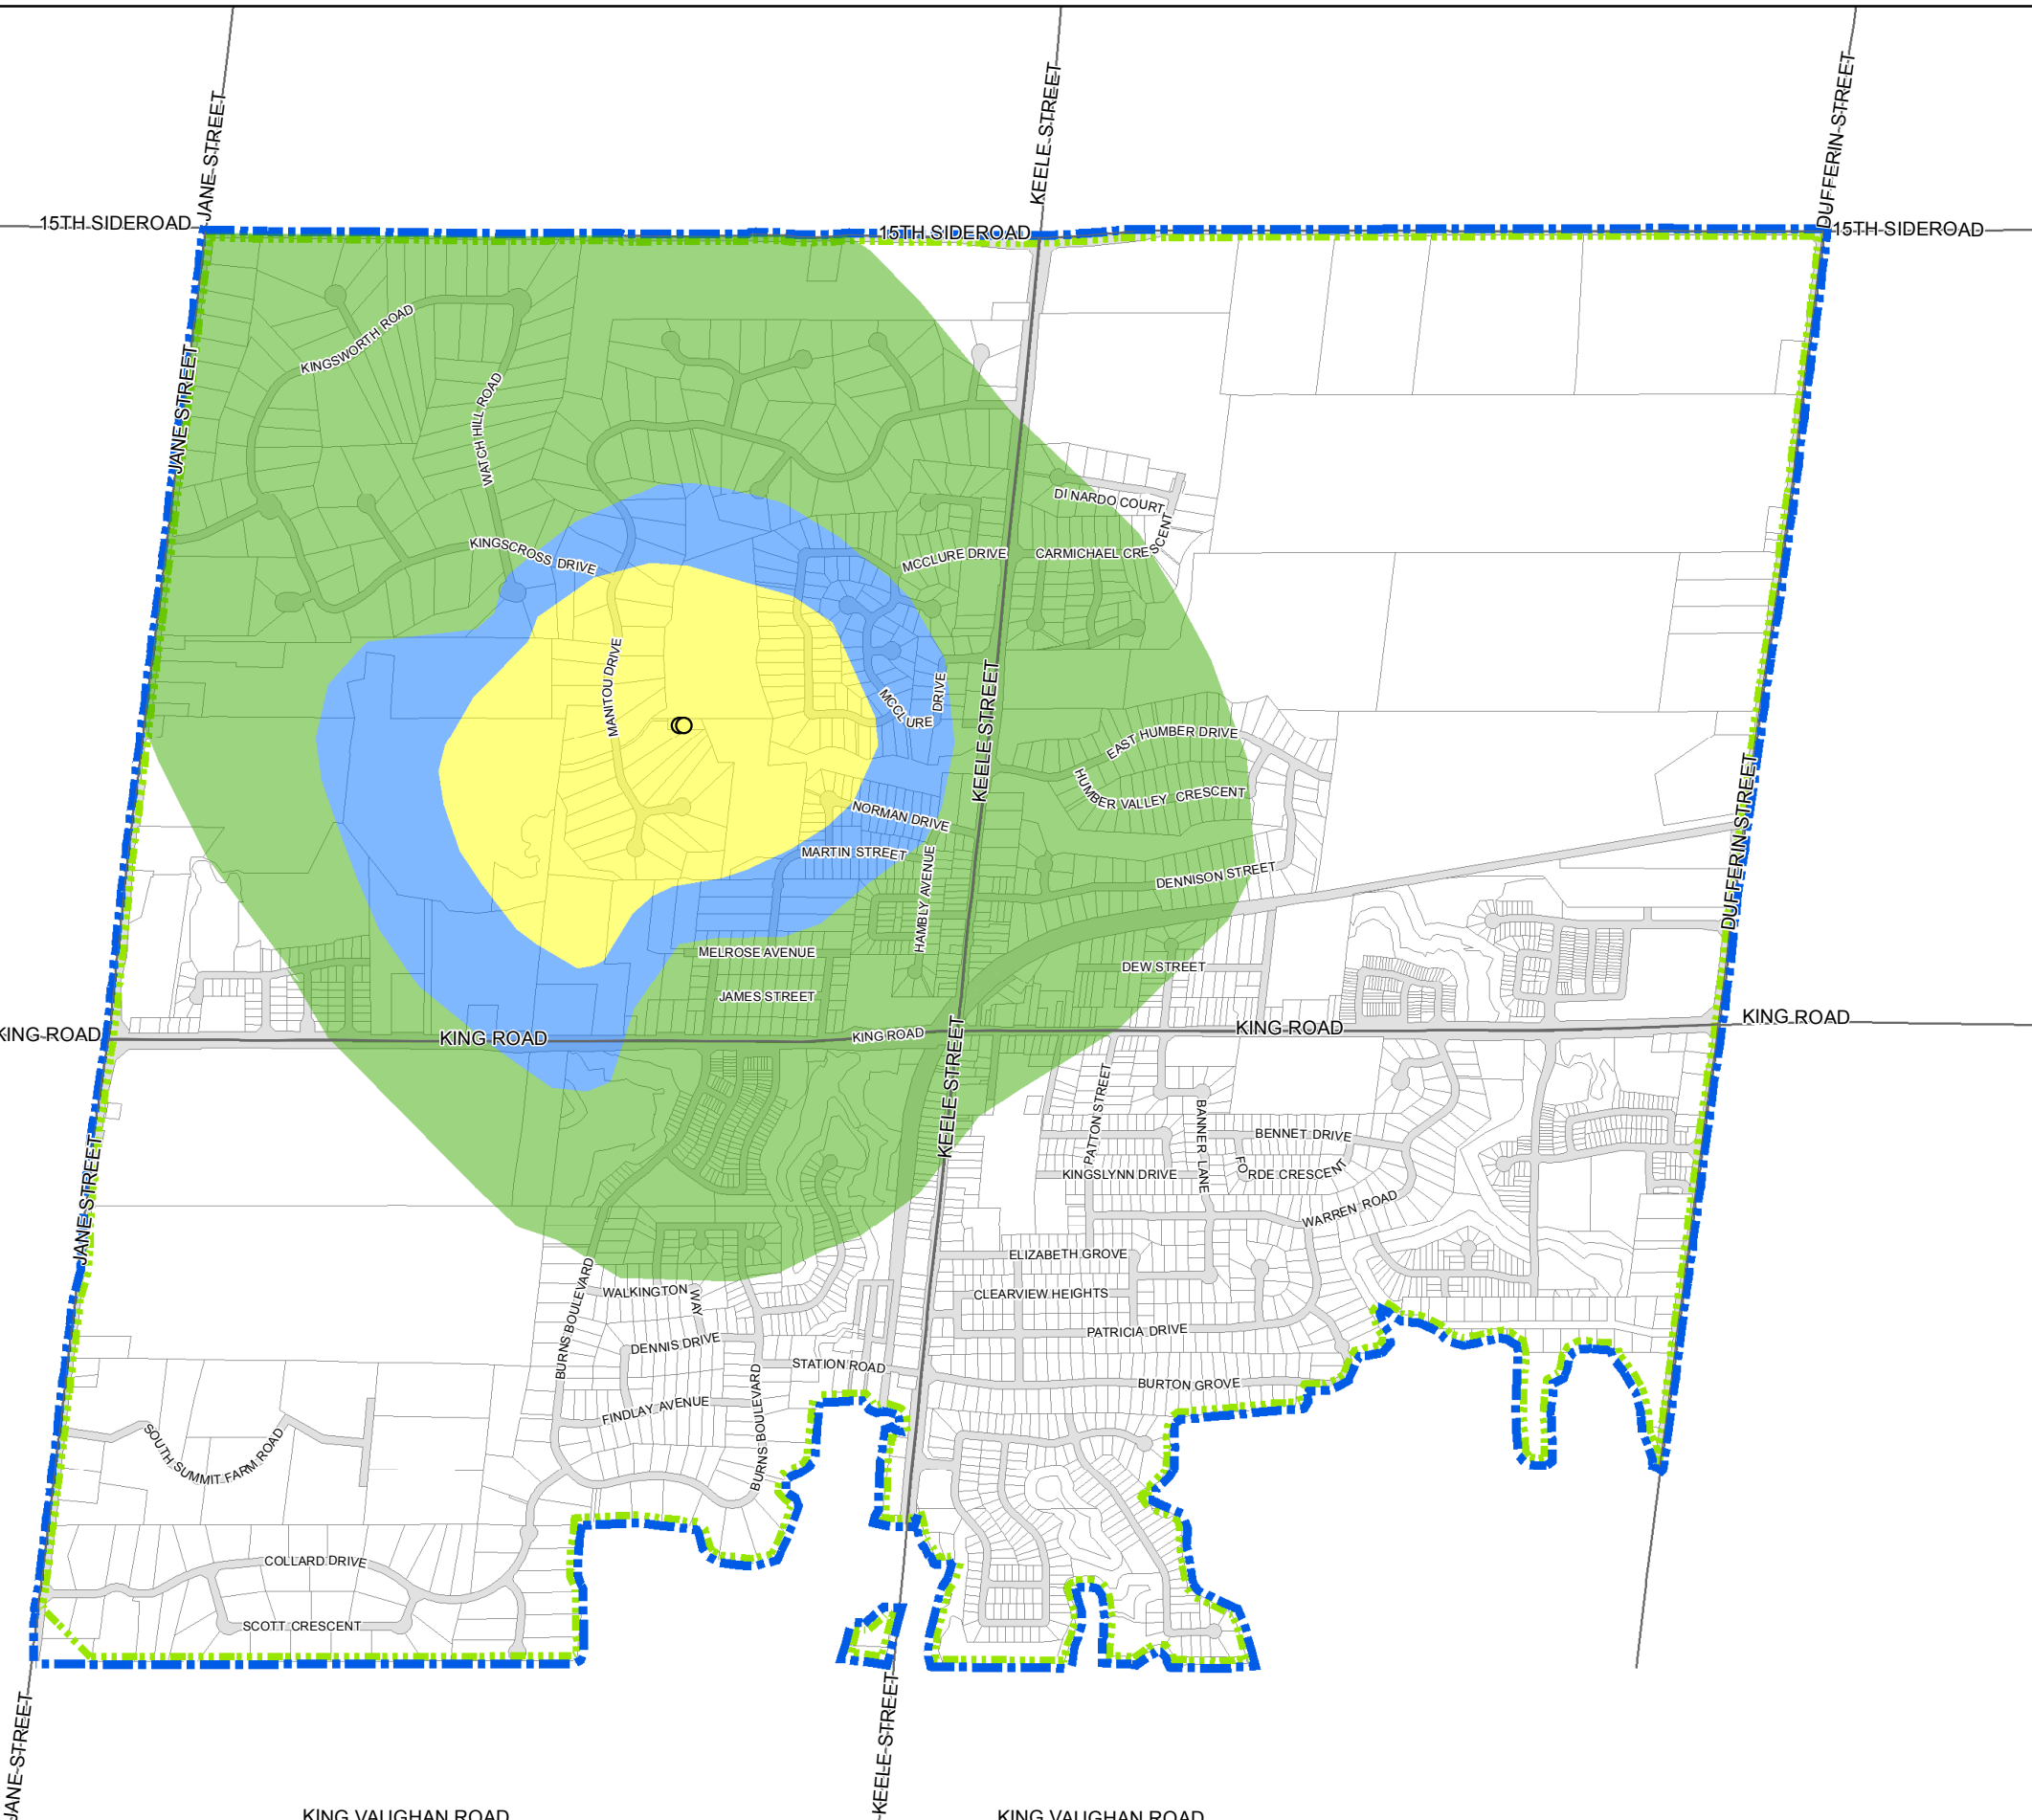

Zoning By-law for the Schomberg and King City Urban Areas

Schedule "C4"
Oak Ridges Moraine Conservation Plan
Special Provisions (King City)
Wellhead Protection Areas
(Refer to Section 3.21)
By-law No. 2017-66

Legend

- Defined Area (Refer to Section 1.2)
- Oak Ridges Moraine Conservation Plan Area
- Wellhead
- 10-25 Year Zone
- 5-10 Year Zone
- 2-5 Year Zone
- 0-2 Year Zone

Map Location

Adopted By Council
(June 26, 2017)