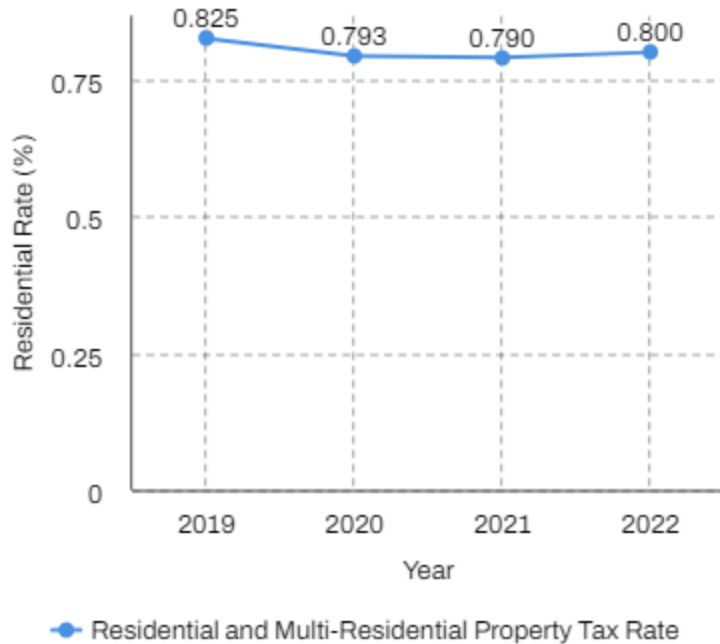

Continued Fiscal Responsibility

Property Tax Rate