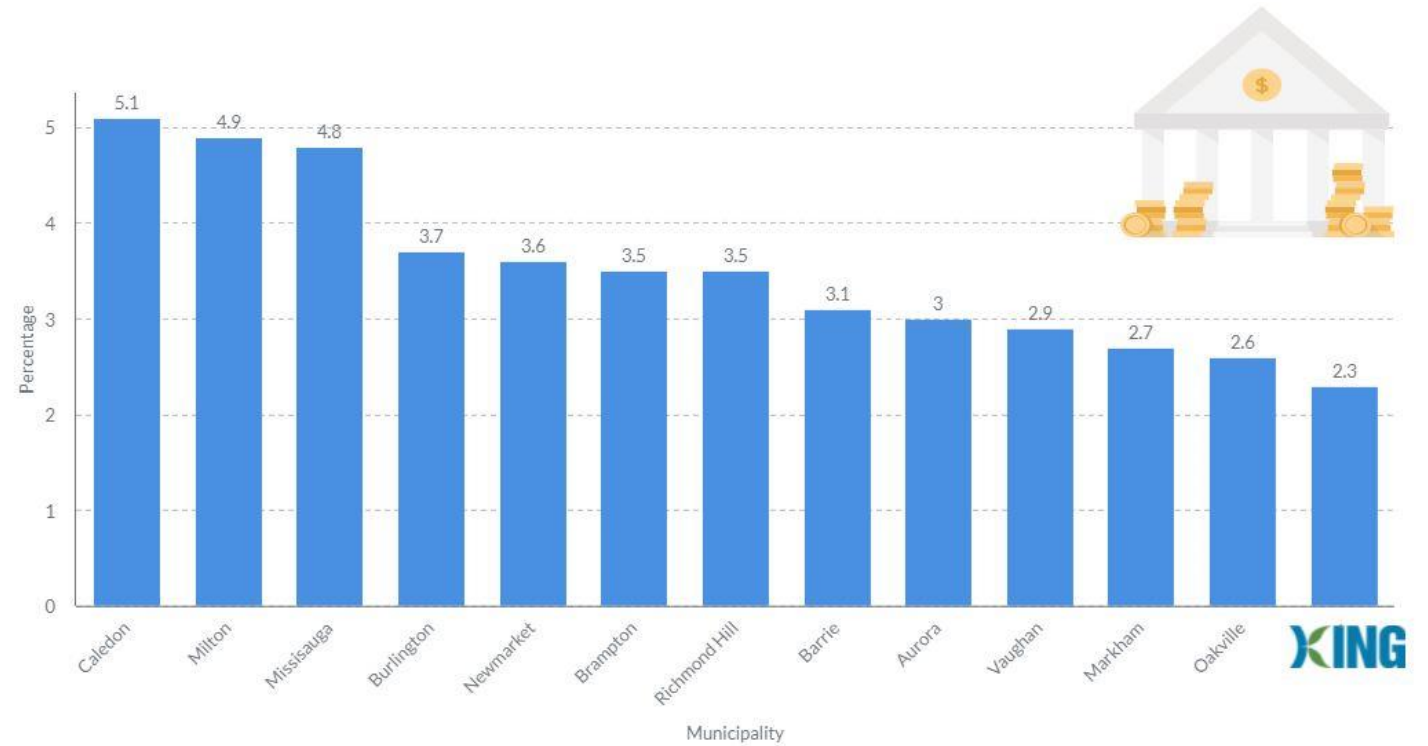

Municipal Property Tax Increase (5-Year Average)