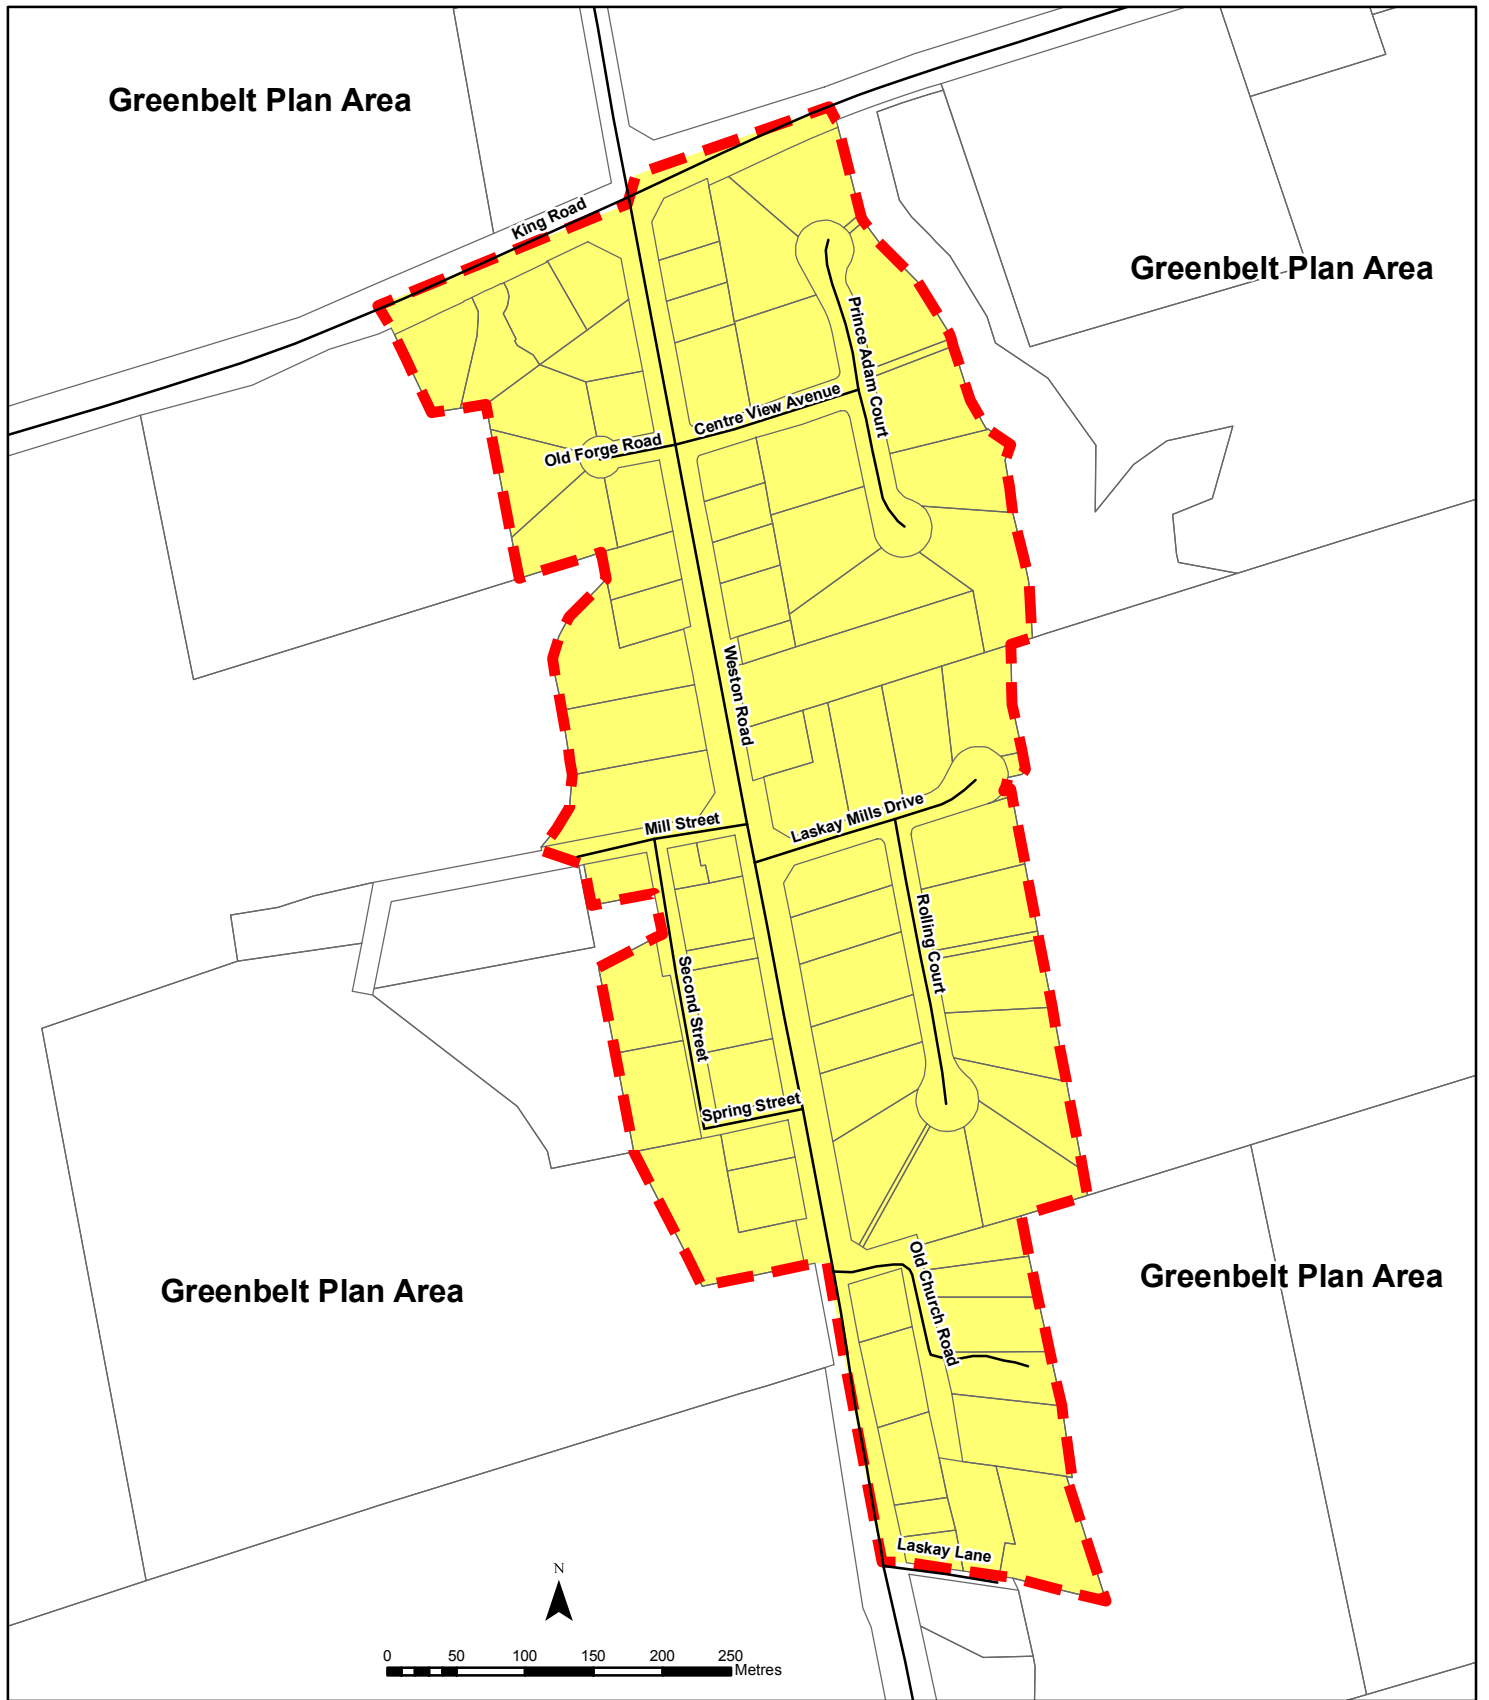

Greenbelt Plan Area

Greenbelt Plan Area

Greenbelt Plan Area

Greenbelt Plan Area

**Township of King
Official Plan
Schedule 'E2'
Hamlet of Laskay**

- Hamlet Residential Area
- Hamlet Boundary

Produced by:
Steve Aldred
Meridian Planning Consultants

Sources:
Base Data: MNR, Region of York & Township of King
Projection: UTM NAD83 Zone 17

July 31, 2017
© 2017, Queen's Printer for Ontario